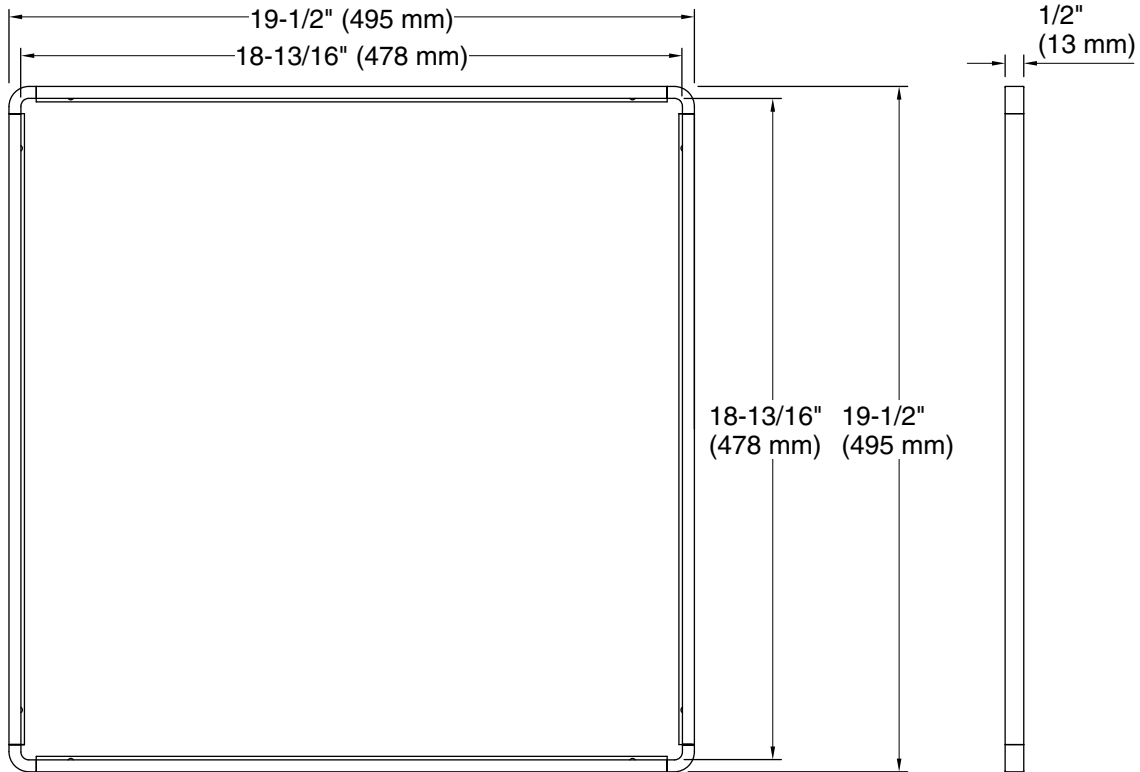

Technical Information

All product dimensions are nominal.

Notes

Install this product according to the installation instructions.