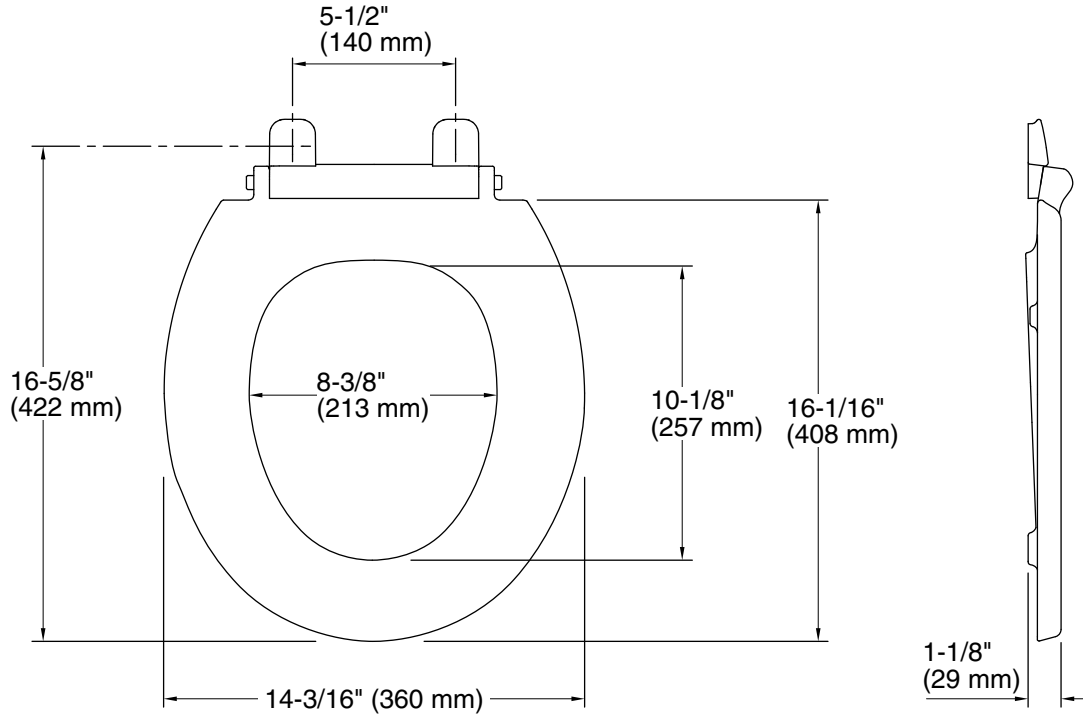

### Technical Information

All product dimensions are nominal.

Seat shape type: Round-front  
Seat front type: Closed-front  
Seat-mounting holes: 5-1/2" (140 mm)