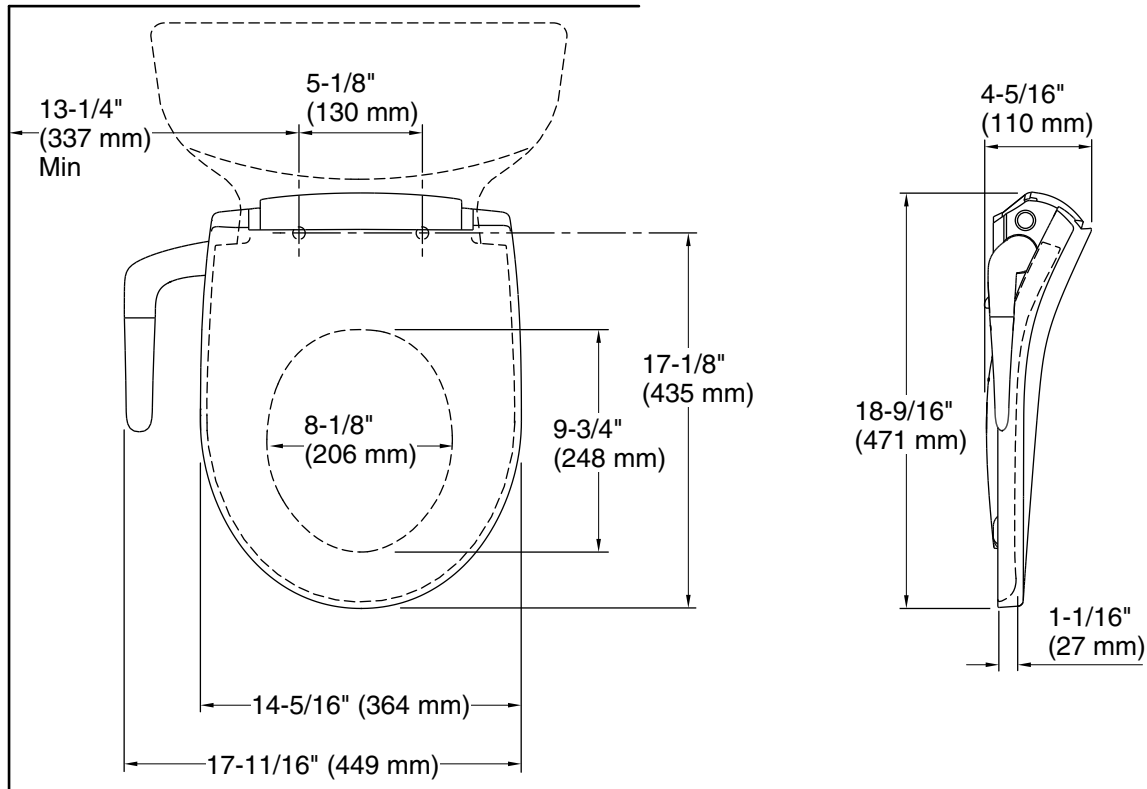

PureWash® M250

Quiet-Close™ round-front toilet seat with antimicrobial agent
K-76923

Features

- Single wand provides ambient-water cleansing
- Adjust water spray position and pressure using the convenient side handle
- Self-cleaning wand automatically rinses after each use
- Integrated lift tab on seat edge offers a more hygienic solution for raising and lowering
- Quiet-Close™ functionality to prevent seat from slamming
- Quick-Release™ functionality allows seat to be removed easily from toilet for convenient cleaning
- Quick-Attach® hardware for fast and secure installation
- Grip-Tight bumpers hold seat firmly in place
- Ergonomically contoured seat for user comfort
- Fits most round-front toilets

Material

- Plastic construction

Installation

- Requires connection to toilet water supply line. All hoses and connections are included

Codes/Standards

None Applicable

KOHLER® One-Year Limited Warranty

See website for detailed warranty information.

Available Colors/Finishes

Color tiles intended for reference only.

Color	Code	Description
	0	White
	96	Biscuit

Technical Information

All product dimensions are nominal.

Seat shape type: Round-front
Seat front type: Closed-front
Seat-mounting holes: 5-1/2" (140 mm)