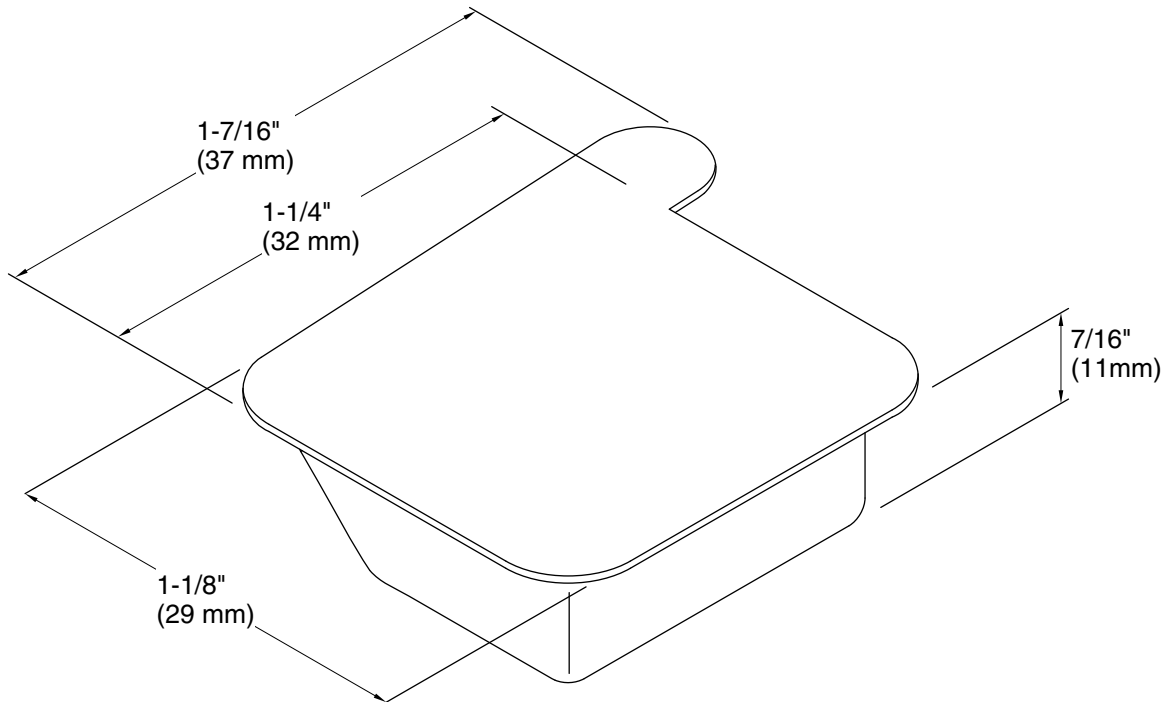

Purefresh®
Toilet seat scent pack refills, Assorted
K-7723

Features

- Releases a light, subtle scent for up to one month
- For use with the K-5588 or K-5589 Purefresh toilet seat
- Set of three scent packets in Garden Waterfall, Avocado Spa, and Soft & Fresh Laundry scents
- Garden Waterfall is a fresh, fruity blend of peach, orange, and apple accented with soft floral notes of orchid, jasmine, violet, and a hint of vanilla
- Soft & Fresh Laundry captures the clean, crisp scent of citrus highlighted with jasmine and rose and deepened with woody notes

**KOHLER® One-Year Limited
Warranty**

See website for detailed warranty information.

Technical Information

All product dimensions are nominal.

Material: Plastic

Notes

Install this product according to the installation instructions.