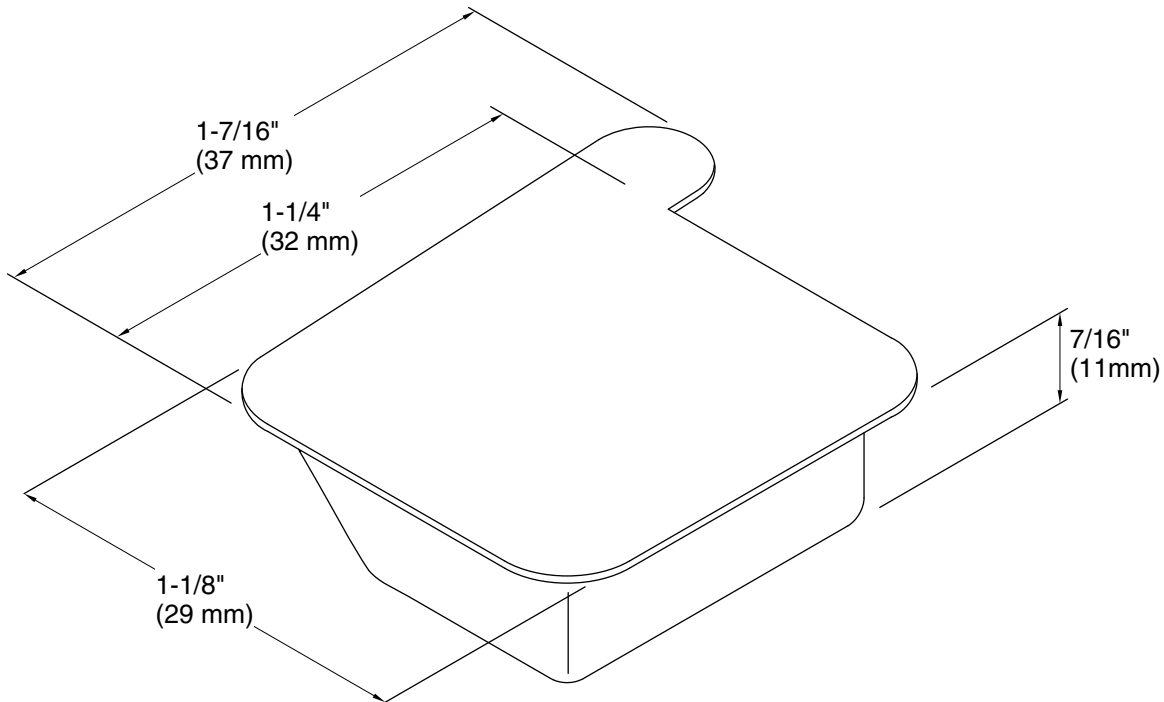

Technical Information

All product dimensions are nominal.

Material: Plastic

Notes

Install this product according to the installation instructions.