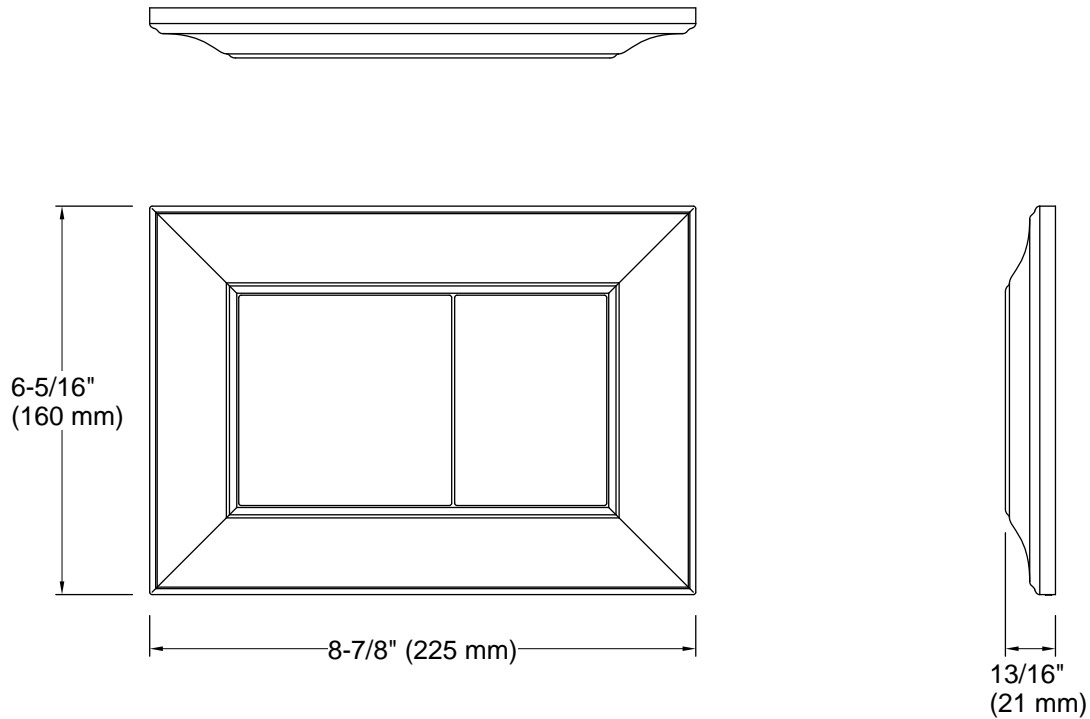

## Features

- For use with the K-18829 2" x 4" in-wall tank and carrier system
- Large flush actuator plate opening can be removed for easy access to inner tank
- Dual-flush actuator offers a choice of 0.8 or 1.6 gpf (3.0 or 6.0 lpf)
- Eligible for consumer rebates in some municipalities

## Technical Information

All product dimensions are nominal.

Material: Plastic