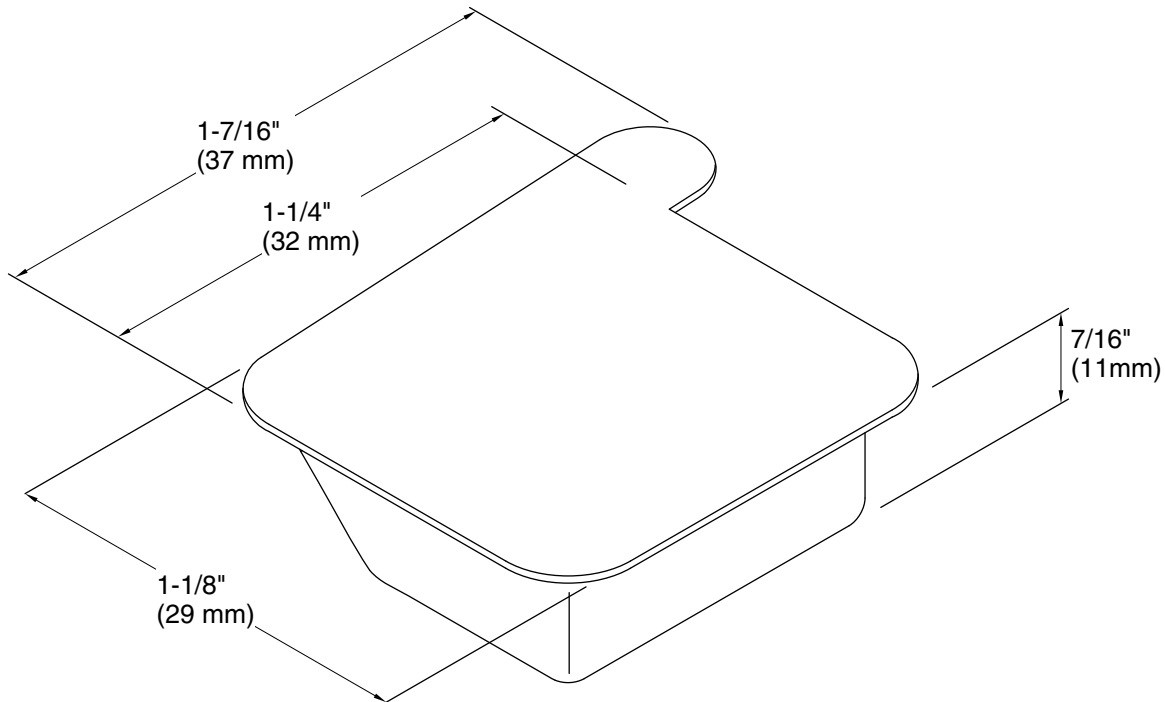

Technical Information

All product dimensions are nominal.

Material: Plastic

Notes

Install this product according to the installation guide.