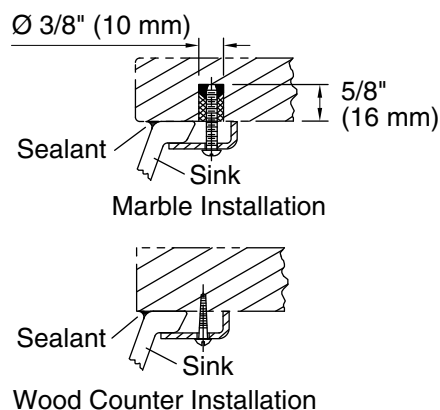

Technical Information

All product dimensions are nominal.

Basin configuration:	Single Bowl
Bowl area:	Length: 17" (432 mm) Width: 14" (356 mm) Water depth: 4" (102 mm)
With overflow:	No
Drain hole:	1-3/4" (44 mm)
Template:	1151011-7, required, not included

Notes

Install this product according to the installation instructions.

NOTICE: Countertop manufacturer or cutter must use the current product template available at www.kohler.com, or by calling 1-800-4KOHLER. Kohler Co. is not responsible for cutout errors when the incorrect cutout template is used.

ADA, CSA B651 compliant when installed to the specific requirements of these regulations.