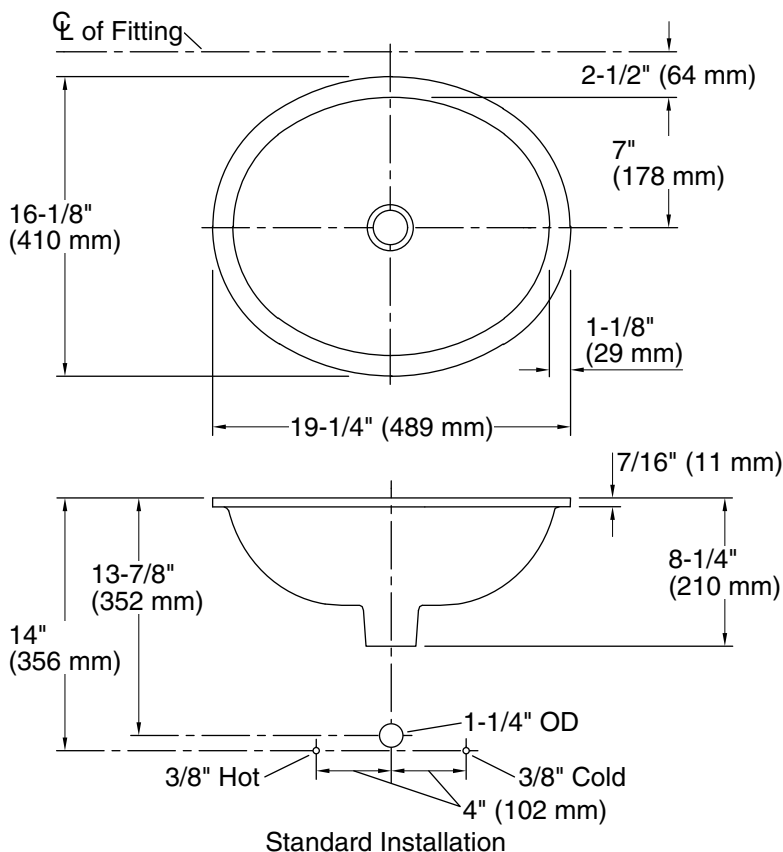

Shagreen Caxton®

19-1/4" oval undermount bathroom sink, no overflow
K-77635

Features

- Decorated with a subtly textured shagreen design in Ebony Pearl or Oyster Pearl
- Oval basin
- No faucet holes; requires wall- or counter-mount faucet
- Fits standard 14" x 17" (356 x 432 mm) countertop cutout

Available Colors/Finishes

Color tiles intended for reference only.

Color	Code	Description
-------	------	-------------

	TB2	Ebony Pearl
	SSP	Oyster Pearl

Technical Information

All product dimensions are nominal.

Basin configuration:	Single Bowl
Bowl area:	Length: 17" (432 mm) Width: 14" (356 mm) Water depth: 4" (102 mm)
With overflow:	No
Drain hole:	1-3/4" (44 mm)
Template:	1151011-7, required, not included

Notes