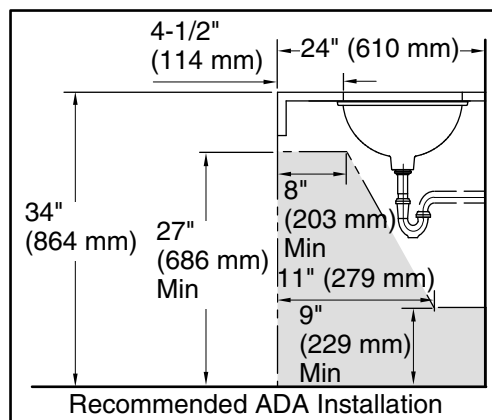

Technical Information

All product dimensions are nominal.

Basin configuration:	Single Bowl
Bowl area:	Length: 17" (432 mm) Width: 14" (356 mm) Water depth: 4" (102 mm)
With overflow:	No
Drain hole:	1-3/4" (44 mm)
Template:	1151011-7, required, not included

Notes

Install this product according to the installation instructions.

NOTICE: Countertop manufacturer or cutter must use the current product template available at www.kohler.com, or by calling 1-800-4KOHLER. Kohler Co. is not responsible for cutout errors when the incorrect cutout template is used.

ADA, CSA B651 compliant when installed to the specific requirements of these regulations.