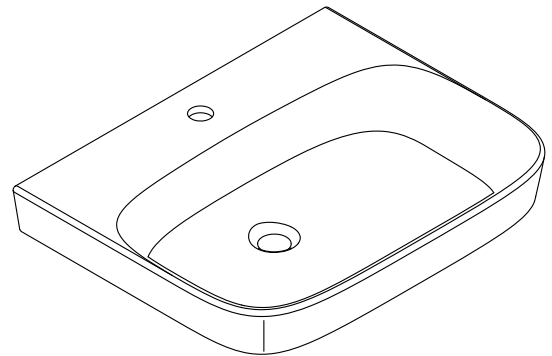

Features

- Contemporary design makes a modern statement
- Rectangular basin with rounded corners
- Single faucet hole at deck center
- Rear drain placement increases vanity cabinet storage space underneath sink
- With overflow

Material

- Vitreous china

Installation

- Vessel
- Drops partially below vanity top; requires countertop cutout

Codes/Standards

None Applicable

See website for detailed warranty information.

Technical Information

All product dimensions are nominal.

Basin configuration:	Single Bowl
Min. base cabinet width:	26-3/8" (670 mm)
With overflow:	Yes
Number of deck holes:	1
Drain hole:	1-3/4" (45 mm)

Notes

Install this product according to the installation instructions.