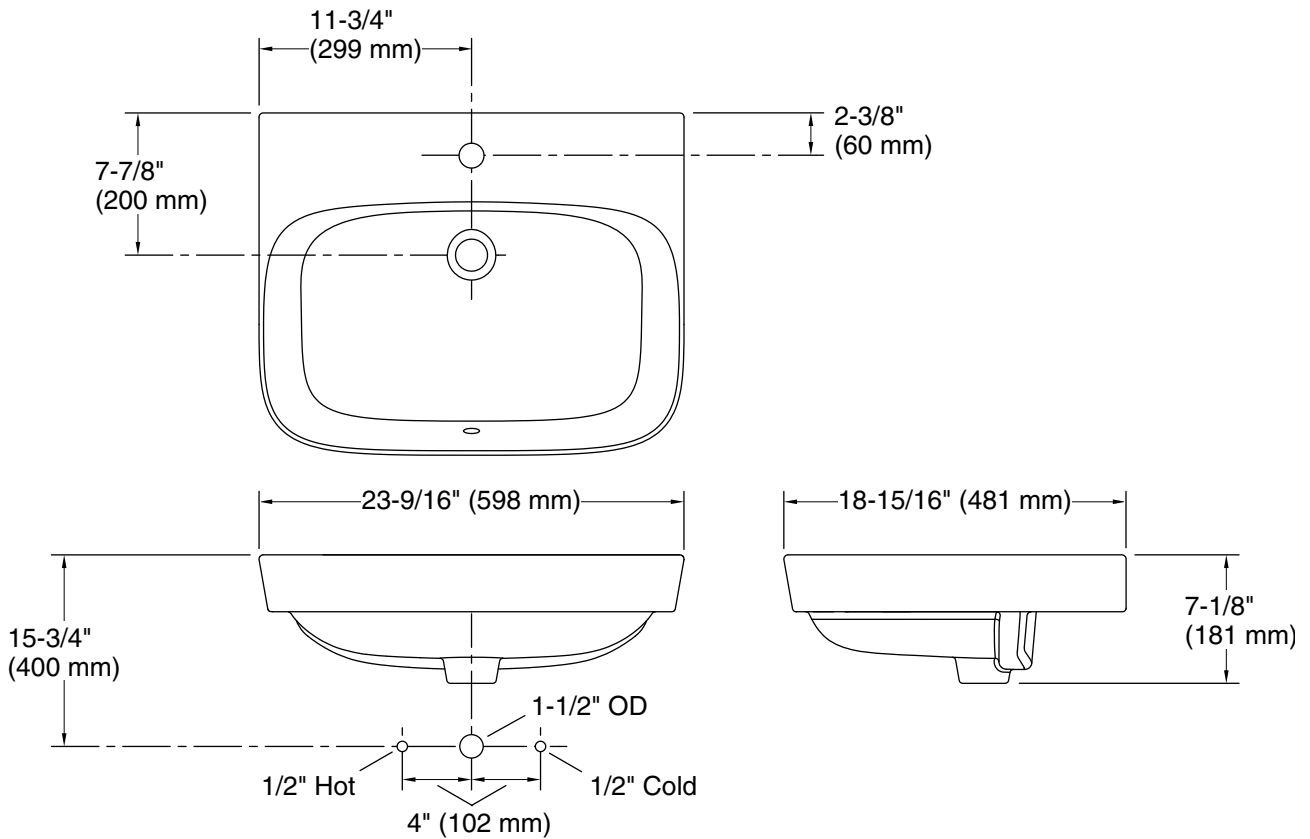

Features

- Contemporary design makes a modern statement
- Rectangular basin with rounded corners
- Single faucet hole at deck center
- Rear drain placement increases vanity cabinet storage space underneath sink
- With overflow

Material

- Vitreous china

Installation

- Vessel
- Drops partially below vanity top; requires countertop cutout

Codes/Standards

None Applicable

See website for detailed warranty information.

Technical Information

All product dimensions are nominal.

Basin configuration:	Single Bowl
Min. base cabinet width:	26-3/8" (670 mm)
With overflow:	Yes
Number of deck holes:	1
Drain hole:	1-3/4" (45 mm)

Notes

Install this product according to the installation instructions.