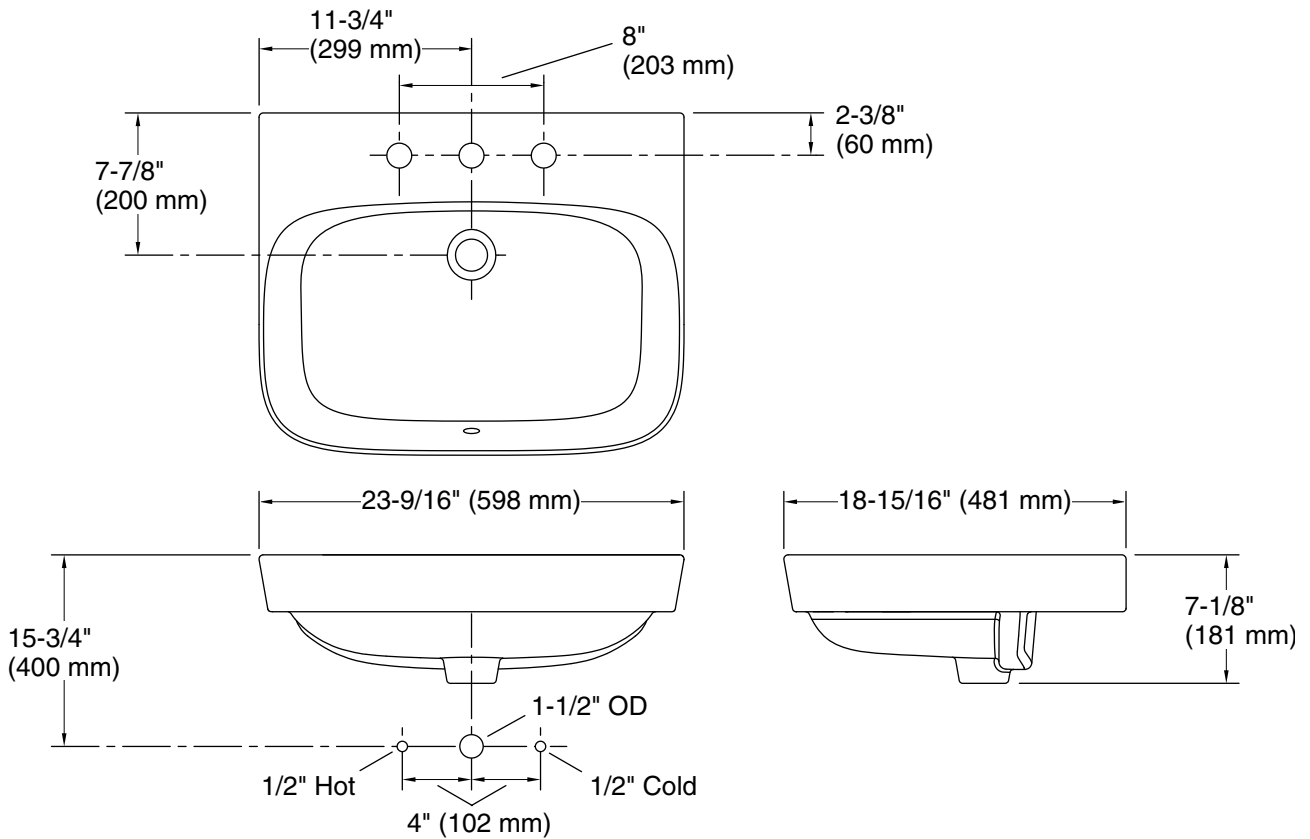

### Features

- Contemporary design makes a modern statement
- Rectangular basin with rounded corners
- Three faucet holes
- Rear drain placement increases vanity cabinet storage space underneath sink
- With overflow

### Installation

- Vessel
- Drops partially below vanity top; requires countertop cutout

## Technical Information

All product dimensions are nominal.

Basin configuration:	Single Bowl
Center(s):	8" (203 mm)
Min. base cabinet width:	26-3/8" (670 mm)
With overflow:	Yes
Number of deck holes:	3
Drain hole:	1-3/4" (45 mm)