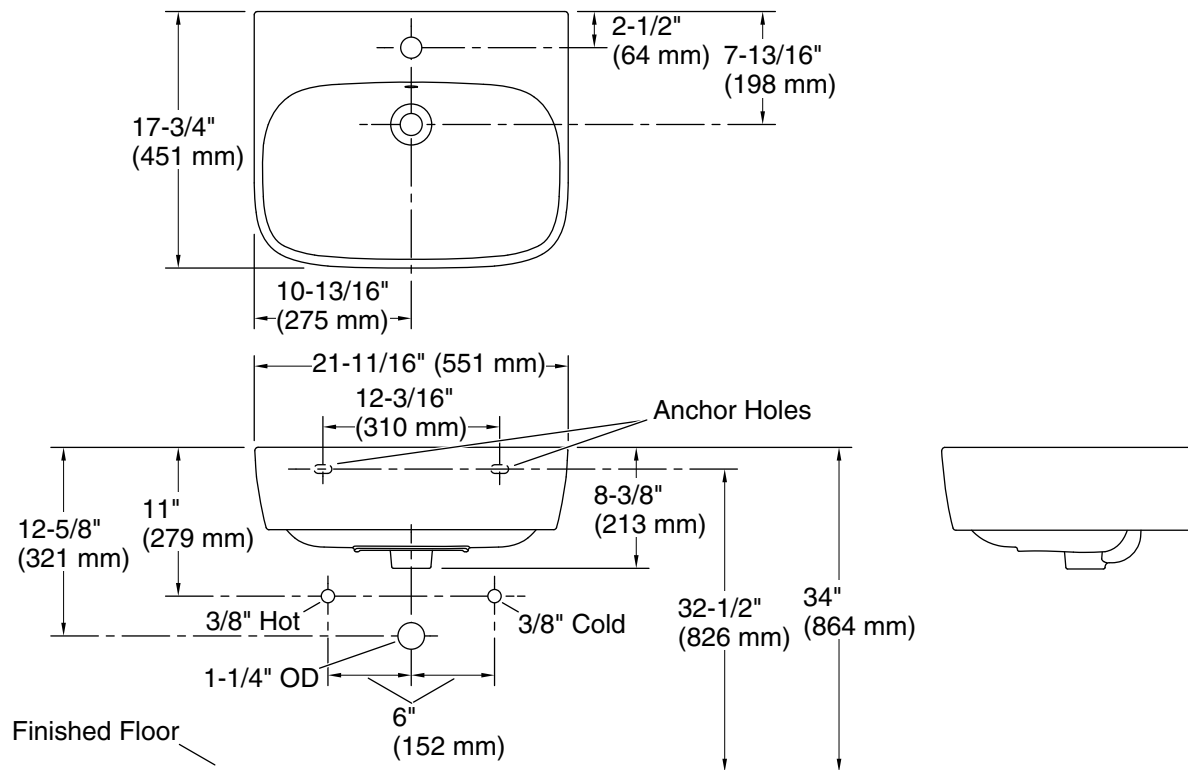

Technical Information

All product dimensions are nominal.

Basin configuration: Single Bowl

Bowl area (Only): Length: 20-1/2" (520 mm)
 Width: 11-13/16" (300 mm)
 Bowl depth: 6-1/2" (165 mm)

With overflow: Yes

Number of deck holes: 1

Drain hole: 1-3/4" (44 mm)

Notes

Install this product according to the installation instructions.