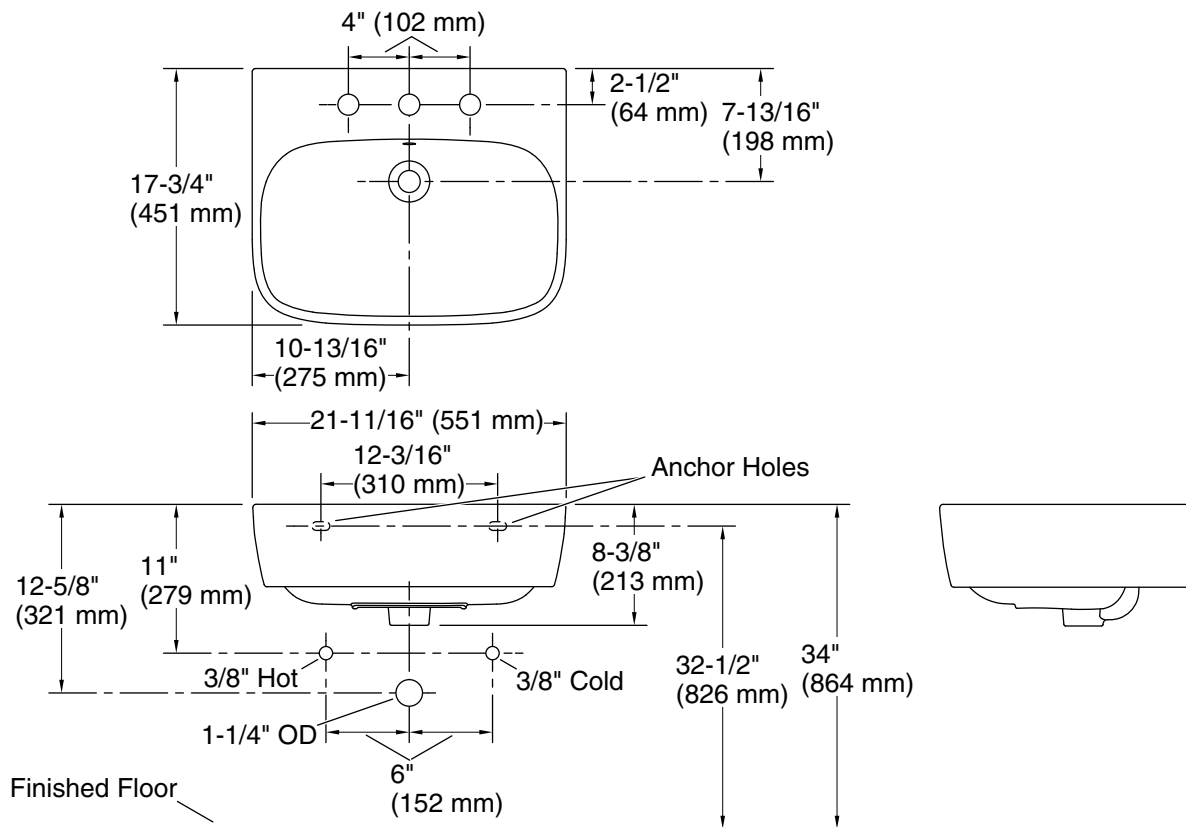

ModernLife®

21-3/4" rectangular wall-mount bathroom sink
K-77767-8

Features

- Rectangular basin
- With overflow
- 8" (203 mm) widespread faucet holes
- Coordinates with other products in the ModernLife™ collection

	0	White
---	---	-------

Technical Information

All product dimensions are nominal.

Basin configuration: Single Bowl

Center(s): 8" (203 mm)

Bowl area (Only): Length: 20-1/2" (520 mm)
 Width: 11-13/16" (300 mm)
 Bowl depth: 6-1/2" (165 mm)

With overflow: Yes

Number of deck holes: 3

Drain hole: 1-3/4" (44 mm)

Notes

Install this product according to the installation instructions.