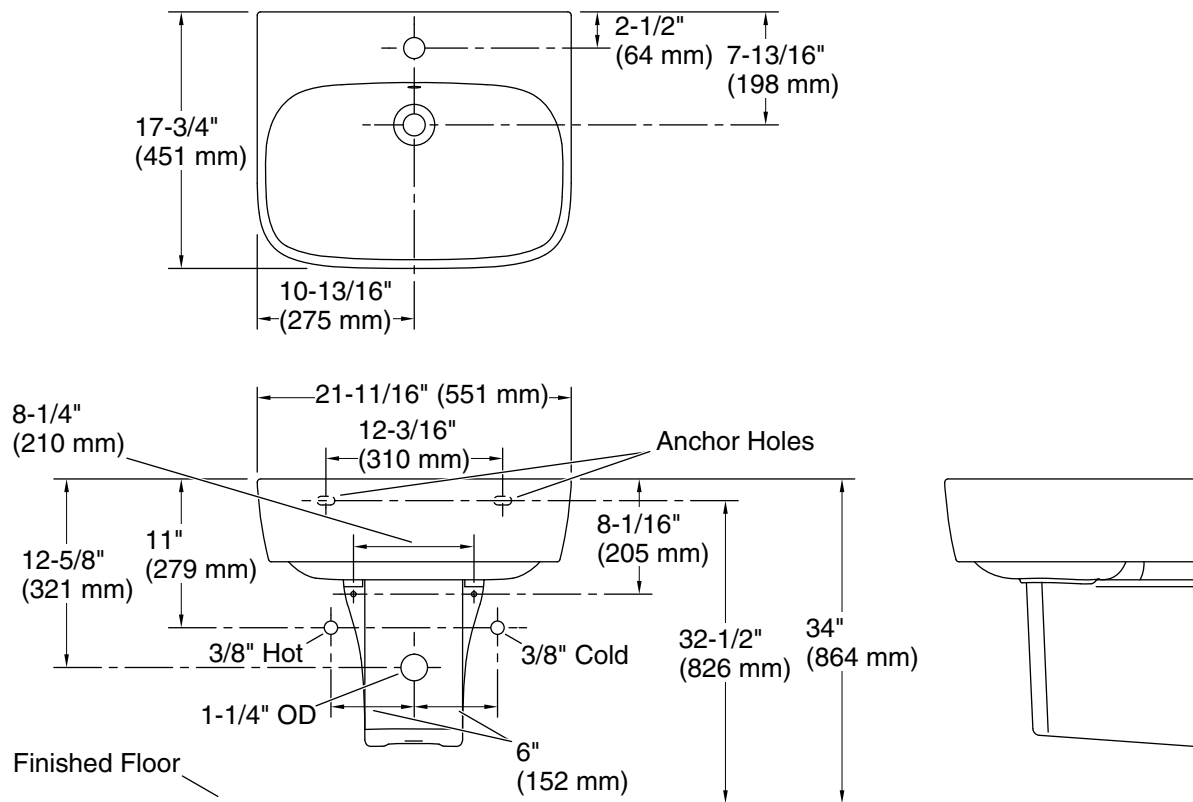

ModernLife®

21-3/4" rectangular wall-mount bathroom sink
K-77768-1

Features

- Rectangular basin
- With overflow
- Single center-mount faucet hole
- Coordinates with other products in the ModernLife™ collection
- Combination consists of the K-77767-1 basin and the K-18566 shroud

Material

- Vitreous china

Installation

- Wall-mount with shroud

Recommended Products/Accessories

- K-23726 Drain treatment
- K-23725 Cast iron cleaner

Codes/Standards

ASME A112.19.2/CSA B45.1
IAPMO Certification

Technical Information

All product dimensions are nominal.

- Basin configuration: Single Bowl
- Bowl area (Only): Length: 19-3/4" (501 mm)
 Width: 11-13/16" (299 mm)
 Bowl depth: 6-1/2" (165 mm)
- Number of deck holes: 1
- Drain hole: 1-3/4" (44 mm)