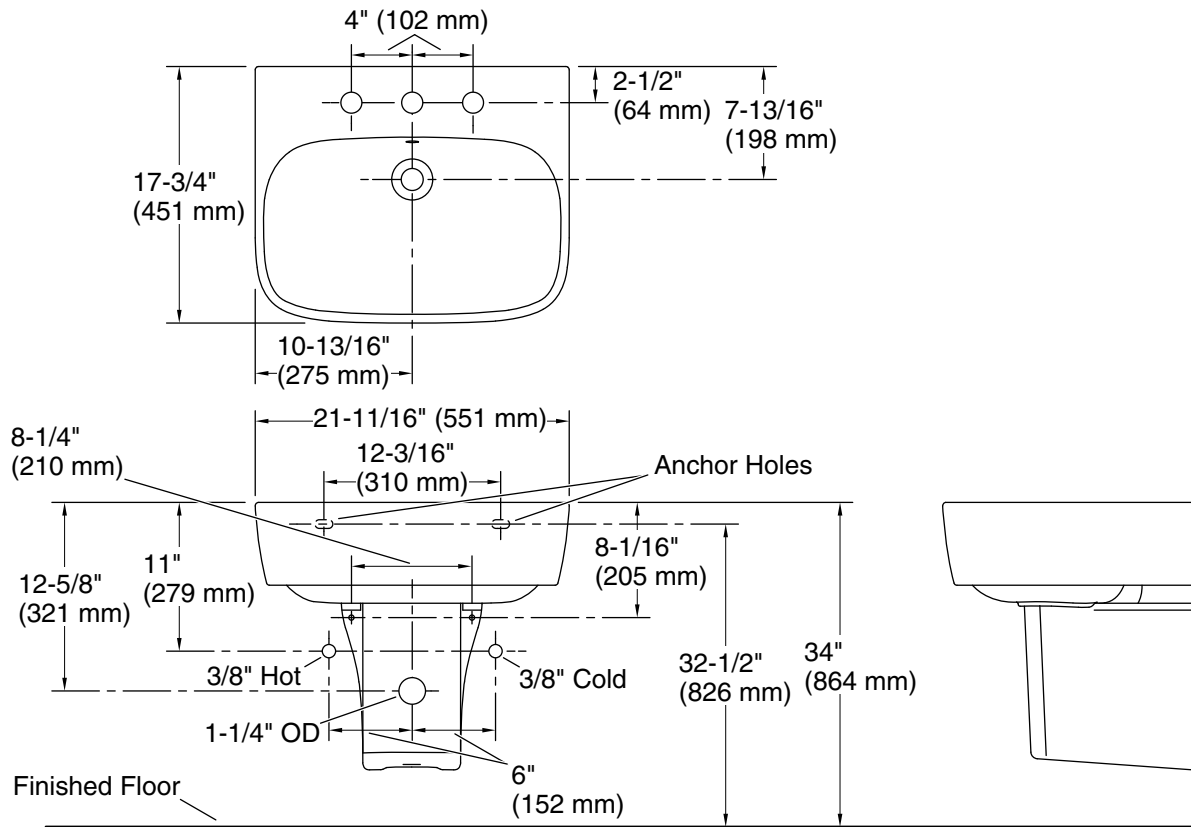

ModernLife®
21-3/4" rectangular wall-mount bathroom sink
K-77768-8

Features

- Rectangular basin
- With overflow
- 8" (203 mm) widespread faucet holes
- Coordinates with other products in the ModernLife™ collection
- Combination consists of the K-77767-8 basin and the K-18566 shroud

Technical Information

All product dimensions are nominal.

Basin configuration:	Single Bowl
Center(s):	8" (203 mm)
Bowl area (Only):	Length: 20-1/2" (520 mm) Width: 12-5/16" (313 mm) Bowl depth: 6-1/2" (165 mm)
Number of deck holes:	3
Drain hole:	1-3/4" (44 mm)