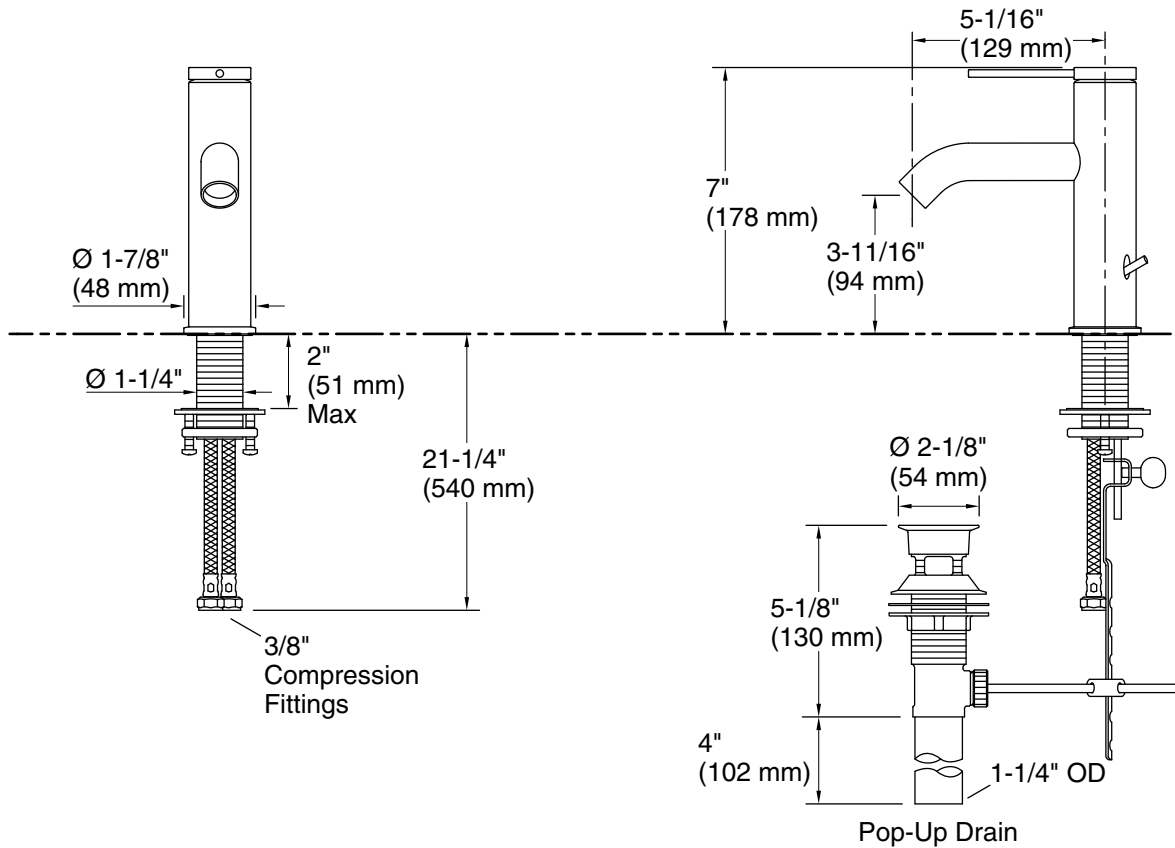

### Features

- 5.1" (129 mm) spout reach
- 1.2 gpm (4.5 lpm) maximum flow rate at 60 psi (4.14 bar)
- Single pin handle allows for both volume and temperature control
- Temperature memory allows faucet to be turned on and off at the temperature set during prior usage
- Includes metal pop-up drain with 1-1/4" metal tailpiece
- Coordinates with Components faucets, accessories, and showering components to complete your bathroom
- This product can help a building earn Water Efficiency points in LEED® Green Building Rating System
- KOHLER® ceramic disc valves exceed industry longevity standards for a lifetime of durable performance

### Installation

- For single-hole installation
- Preattached flexible supply lines simplify installation

### Technical Information

All product dimensions are nominal.

#### Spout:

Spout reach: 5-1/16" (129 mm)