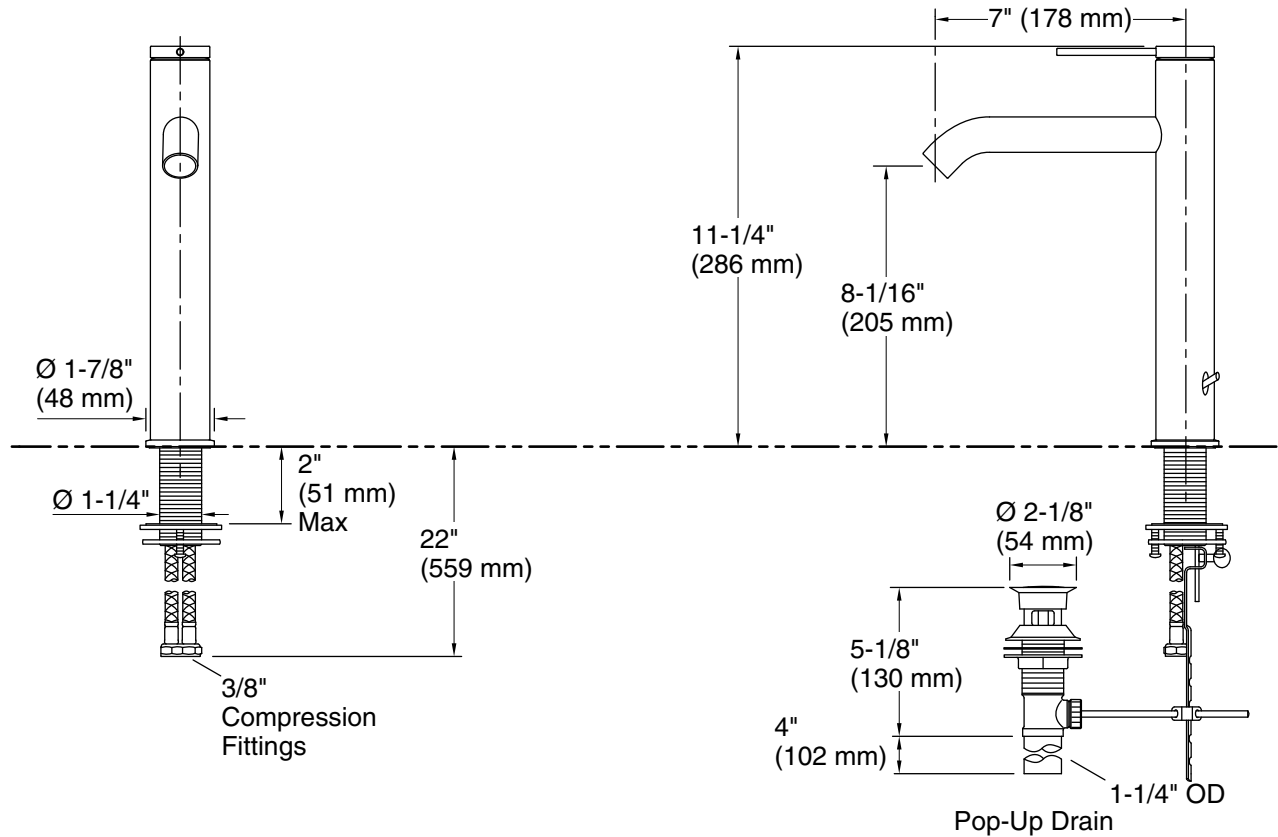

### Features

- 7" (178 mm) spout reach
- Tall height is ideal for vessel-style sinks
- 1.2 gpm (4.5 lpm) maximum flow rate at 60 psi (4.14 bar)
- Single pin handle allows for both volume and temperature control
- Temperature memory allows faucet to be turned on and off at the temperature set during prior usage
- Includes metal pop-up drain with 1-1/4" metal tailpiece
- Coordinates with Components faucets, accessories, and showering components to complete your bathroom
- This product can help a building earn Water Efficiency points in LEED® Green Building Rating System
- KOHLER® ceramic disc valves exceed industry longevity standards for a lifetime of durable performance

### Installation

- For single-hole installation
- Preattached flexible supply lines simplify installation

#### Technical Information

All product dimensions are nominal.

#### Spout:

Spout reach: 7" (178 mm)