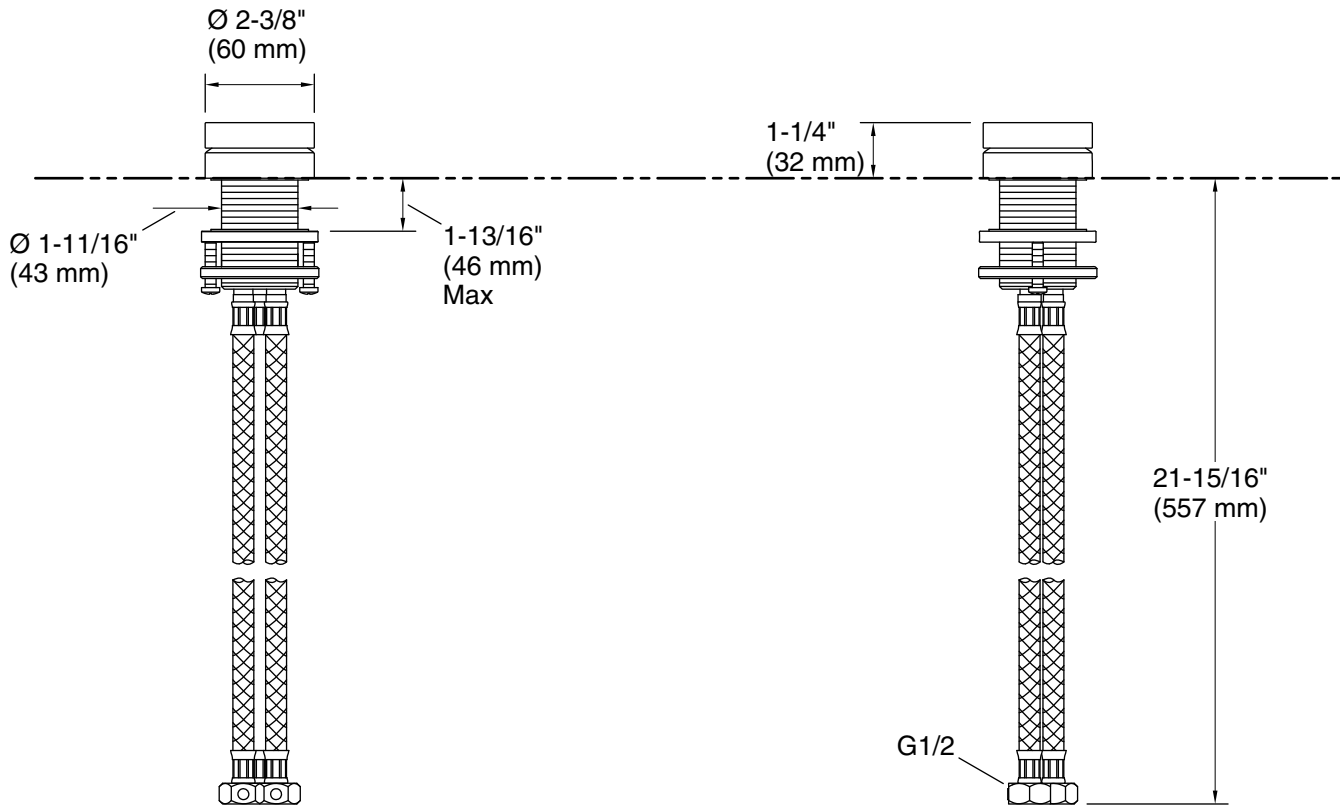

Features

- Single Rocker handle allows for both volume and temperature control
- Coordinates with Components faucets, accessories, and showering components to complete your bathroom
- For use with Components Row, Ribbon, or Tube spout (sold separately).

Material

- Premium metal construction for durability and reliability

Installation

- Deck-mount

Codes/Standards

AS 3718

See website for detailed warranty information.

Technical Information

All product dimensions are nominal.

Drain included: No

Notes

Install this product according to the installation instructions.