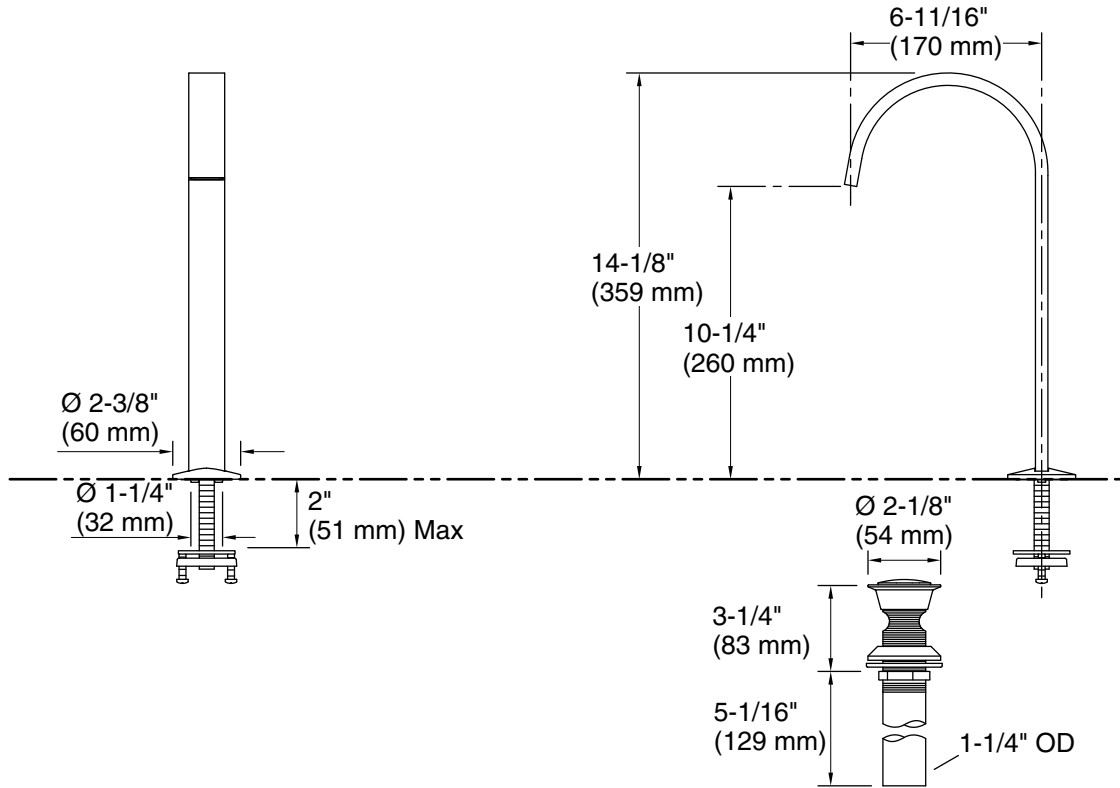

### Features

- 6-11/16" (170 mm) spout reach
- Tall height is ideal for vessel-style sinks
- 1.2 gpm (4.5 lpm) maximum flow rate at 60 psi (4.14 bar)
- Laminar flow
- Includes metal touch-activated drain with 1-1/4" tailpiece
- Coordinate with your choice of Components bathroom sink faucet handles for a personalized design
- This product can help a building earn Water Efficiency points in LEED® Green Building Rating System

### Technical Information

All product dimensions are nominal.

#### Spout:

Spout reach:  $6\text{-}11/16"$  (170 mm)