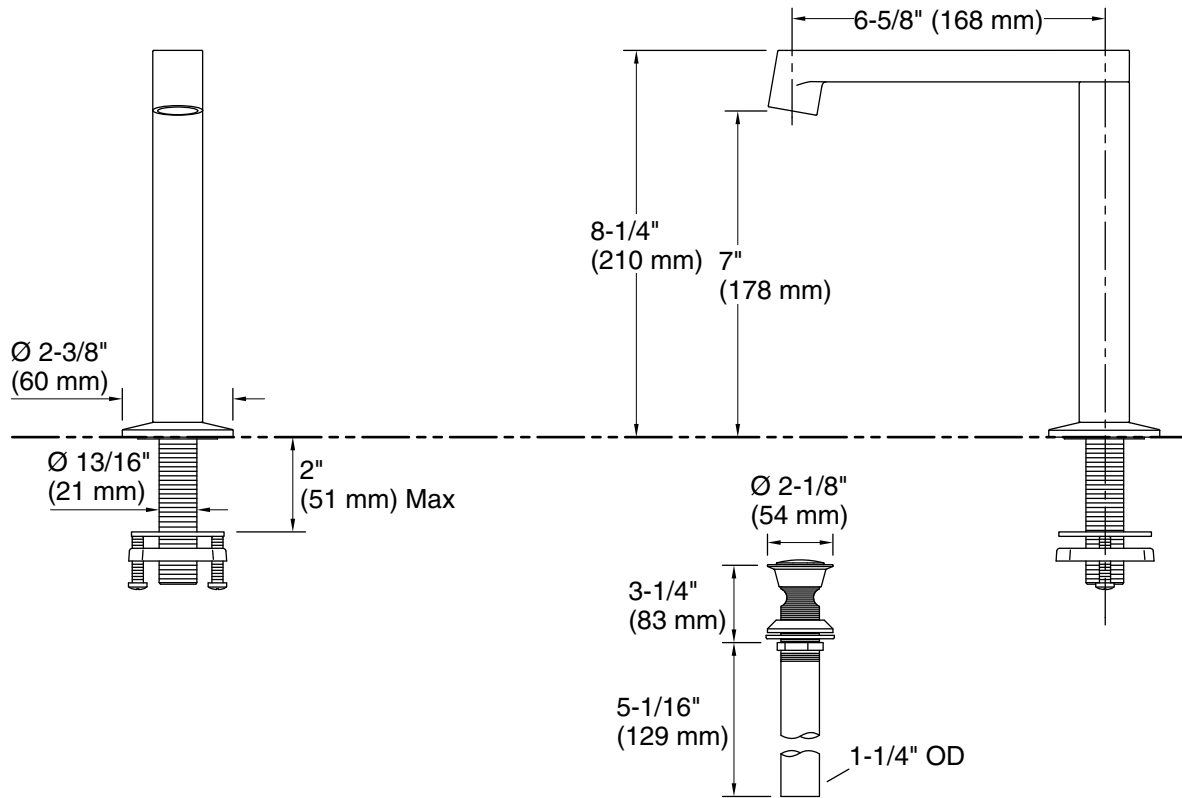

Features

- 6 5/16" spout reach
- 1.2 gpm (4.5 lpm) maximum flow rate at 60 psi (4.14 bar)
- Laminar flow
- Includes metal touch-activated drain with 1-1/4" tailpiece
- Coordinate with your choice of Components bathroom sink faucet handles for a personalized design
- This product can help a building earn Water Efficiency points in LEED® Green Building Rating System

10-22-2024 21:44 - US/CA

THE BOLD LOOK
OF **KOHLER®**

Technical Information

All product dimensions are nominal.

Faucet:

Flow rate: 1.2 gal/min (4.5 l/min)

Drain included: Yes

Spout:

Spout reach: 6-5/8" (168 mm)

Handshower:

Rated maximum flow: 0 gal/min (0 l/min)

Notes

Install this product according to the installation instructions.