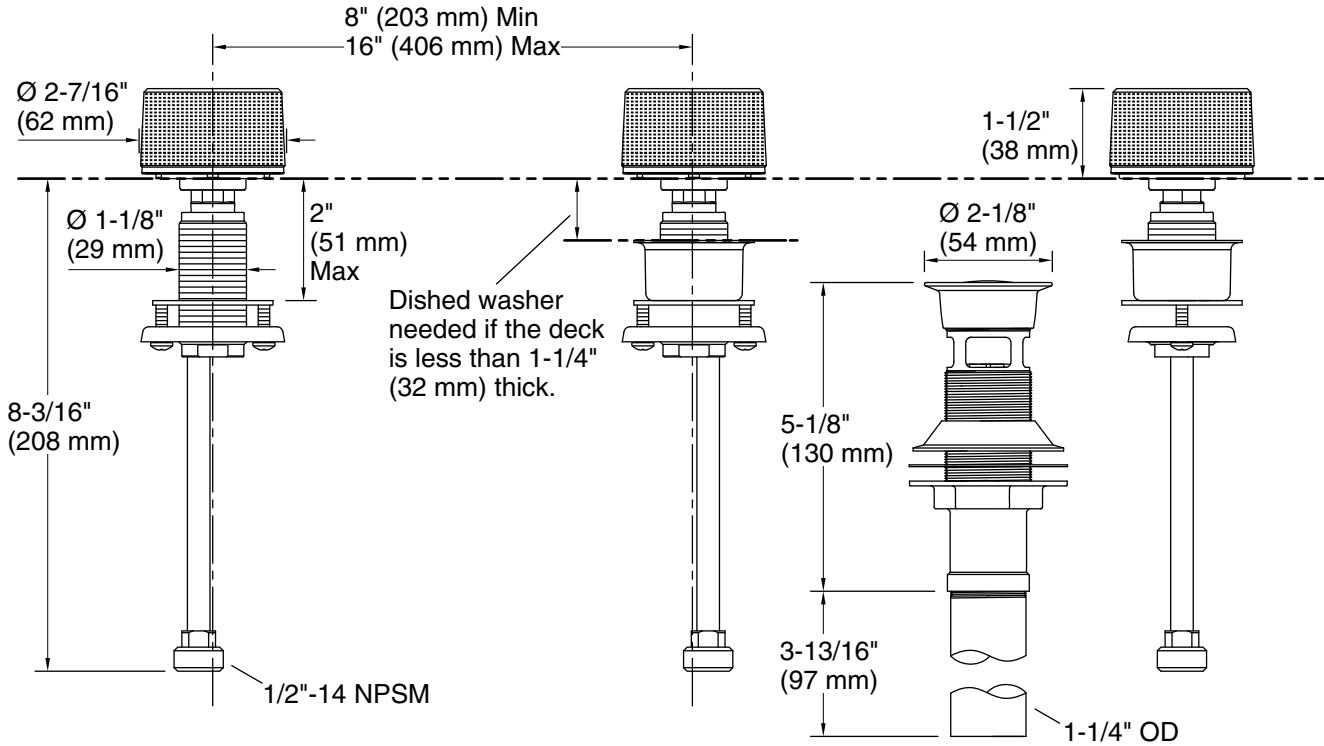

Optional Products/Accessories

- 1303704 24" outlet hose assembly

Included Components

- K-7124-A Clicker drain with overflow

Codes/Standards

ASME A112.18.1/CSA B125.1
NSF/ANSI/CAN 61
NSF/ANSI/CAN 372

KOHLER® Faucet Lifetime Limited Warranty

See website for detailed warranty information.

Technical Information

All product dimensions are nominal.

Drain included: Yes

Spout:

Notes

Install this product according to the installation instructions.