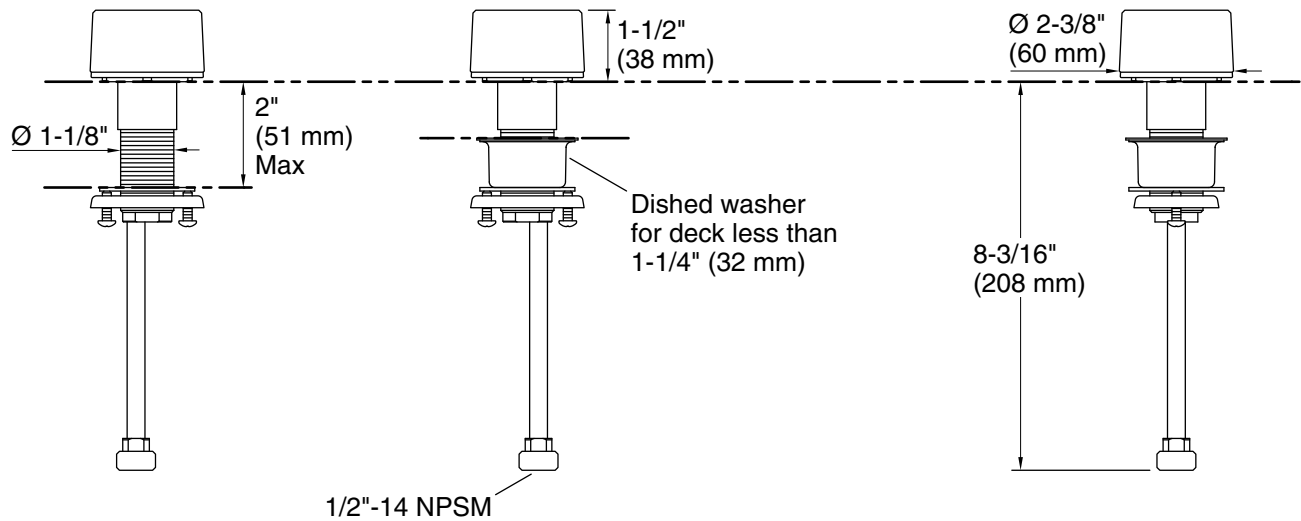

Technical Information

All product dimensions are nominal.

Drain included: No

Spout:

Notes

Install this product according to the installation instructions.