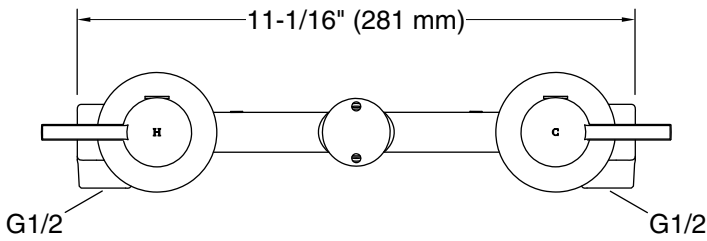

KOHLER[®] Faucets

Wall-mount bathroom sink faucet handles with Lever design
Components™
K-77981T-4

Features

- Two lever handles offer separate control of hot and cold water
- For use with Components Row, Ribbon, or Tube spout (sold separately).
- Coordinates with Components faucets, accessories, and showering components to complete your bathroom

Material

- Premium material construction for durability and reliability

Installation

- Wall-mount
- Trim only; requires valve to complete installation (sold separately)

Codes/Standards

Plumbing Standards
GB 18145

See website for detailed warranty information.

KOHLER Faucets

Wall-mount bathroom sink faucet handles with Lever design
Components™
K-77981T-4

Technical Information

All product dimensions are nominal.

Drain included: No