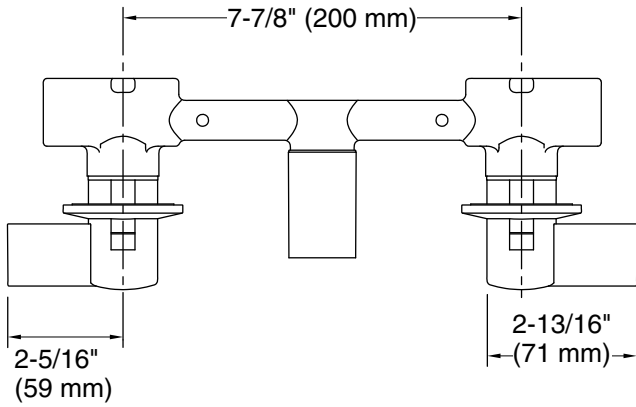

KOHLER[®] Faucets

Wall-mount bathroom sink faucet handles with Lever design
Components™
K-77981T-4

Features

- Two lever handles offer separate control of hot and cold water
- For use with Components Row, Ribbon, or Tube spout (sold separately).
- Coordinates with Components faucets, accessories, and showering components to complete your bathroom

Material

- Premium material construction for durability and reliability

Installation

- Wall-mount
- Trim only; requires valve to complete installation (sold separately)

Codes/Standards

Plumbing Standards
GB 18145

See website for detailed warranty information.

KOHLER Faucets

Wall-mount bathroom sink faucet handles with Lever design
Components™
K-77981T-4

Technical Information

All product dimensions are nominal.

Drain included: No