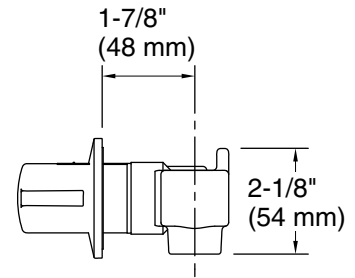

KOHLER[®] Faucets

Wall-mount bathroom sink faucet handles with Lever design
Components™
K-77981T-4

Features

- Two lever handles offer separate control of hot and cold water
- For use with Components Row, Ribbon, or Tube spout (sold separately).
- Coordinates with Components faucets, accessories, and showering components to complete your bathroom

Material

- Premium material construction for durability and reliability

Installation

- Wall-mount
- Trim only; requires valve to complete installation (sold separately)

Codes/Standards

Plumbing Standards
GB 18145

See website for detailed warranty information.

KOHLER Faucets

Wall-mount bathroom sink faucet handles with Lever design
Components™
K-77981T-4

Technical Information

All product dimensions are nominal.

Drain included: No