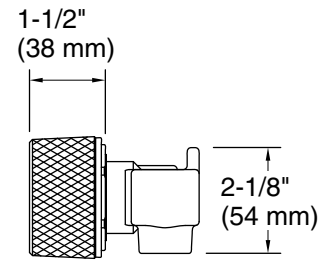

Features

- Two Oyl handles offer separate control of hot and cold water
- For use with Components Row, Ribbon, or Tube spout (sold separately).
- Coordinates with Components faucets, accessories, and showering components to complete your bathroom

Material

- Premium metal construction for durability and reliability

Installation

- Wall-mount
- Trim only; requires valve to complete installation (sold separately)

Codes/Standards

Plumbing Standards
GB 18145

See website for detailed warranty information.

Technical Information

All product dimensions are nominal.

Drain included: No

Notes

Install this product according to the installation instructions.