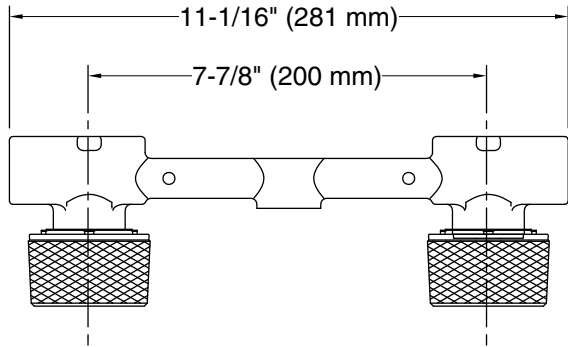

Features

- Two Oyl handles offer separate control of hot and cold water
- For use with Components Row, Ribbon, or Tube spout (sold separately).
- Coordinates with Components faucets, accessories, and showering components to complete your bathroom

Material

- Premium metal construction for durability and reliability

Installation

- Wall-mount
- Trim only; requires valve to complete installation (sold separately)

Codes/Standards

Plumbing Standards
GB 18145

See website for detailed warranty information.

Technical Information

All product dimensions are nominal.

Drain included: No

Notes

Install this product according to the installation instructions.