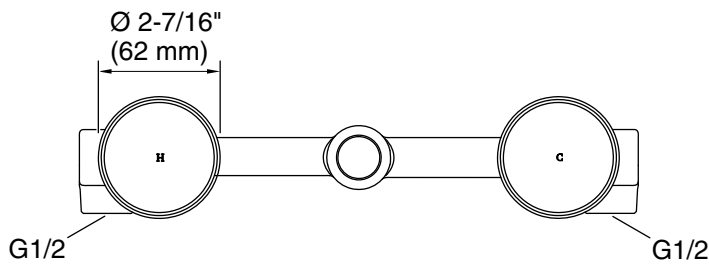

Features

- Two Oyl handles offer separate control of hot and cold water
- For use with Components Row, Ribbon, or Tube spout (sold separately).
- Coordinates with Components faucets, accessories, and showering components to complete your bathroom

Material

- Premium metal construction for durability and reliability

Installation

- Wall-mount
- Trim only; requires valve to complete installation (sold separately)

Codes/Standards

Plumbing Standards
GB 18145

See website for detailed warranty information.

Technical Information

All product dimensions are nominal.

Drain included: No

Notes

Install this product according to the installation instructions.