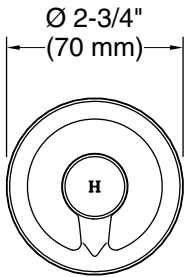

Technical Information

All product dimensions are nominal.

Drain included: No

Notes

Install this product according to the installation instructions.