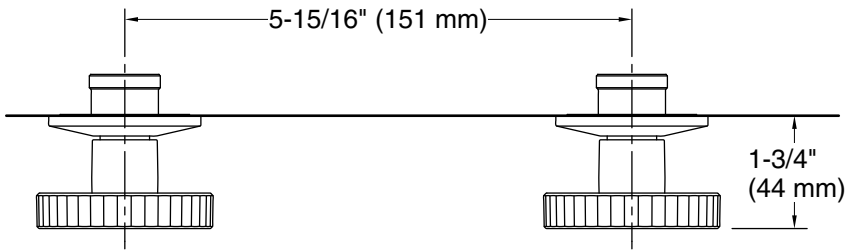

Technical Information

All product dimensions are nominal.

Drain included: No

Notes

Install this product according to the installation instructions.