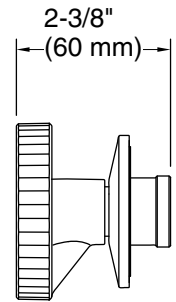

Technical Information

All product dimensions are nominal.

Drain included: No

Notes

Install this product according to the installation instructions.