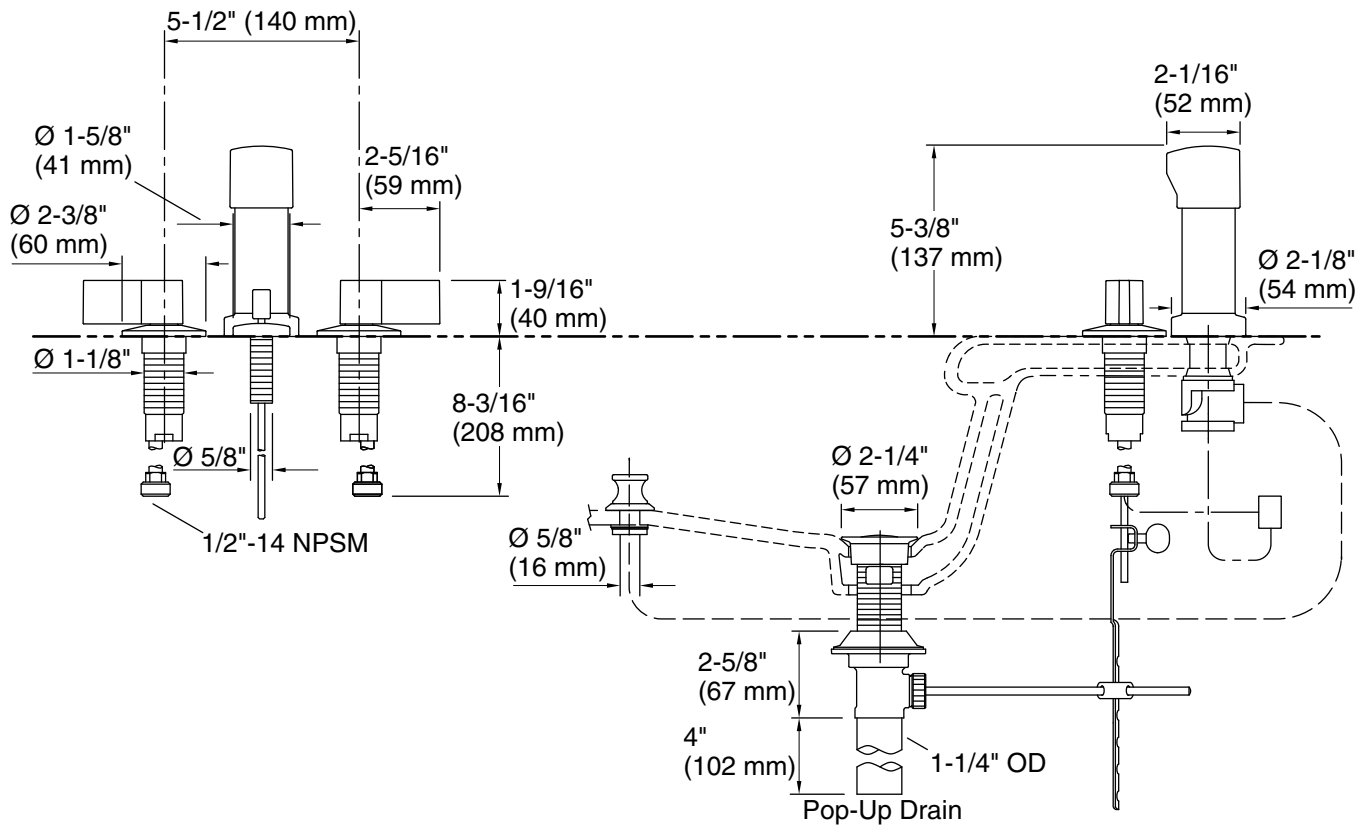

Features

- Two Lever handles offer separate control of hot and cold water
- Vertical spray delivers gentle, localized stream of water
- Fixture-mount vacuum breaker
- Includes metal pop-up drain with 1-1/4" (32 mm) tailpiece
- Coordinates with Components faucets, accessories, and showering components to complete your bathroom
- UltraGlide® valves with dry-stem technology are designed to eliminate common leak paths and provide smooth, effortless control

Material

- Premium metal construction for durability and reliability
- KOHLER® finishes resist corrosion and tarnishing

Installation

- Fixture-mount

Recommended Products/Accessories

- K-23726 Drain treatment
- K-23723 Faucet cleaner
- K-78372 18" Towel Bar
- K-78373 24" Towel Bar
- K-78375 24" Double Towel Bar
- K-78377 Hand Towel Arm
- K-78378 Robe Hook
- K-78379 Double Towel Arm
- K-78382 Pivoting toilet paper holder
- K-78383 Vertical toilet paper holder
- K-78384 Covered double toilet paper holder

Technical Information

All product dimensions are nominal.

Drain included: Yes

Handshower:

Rated maximum flow: 2 gal/min (7.6 l/min)

Notes

Install this product according to the installation instructions.