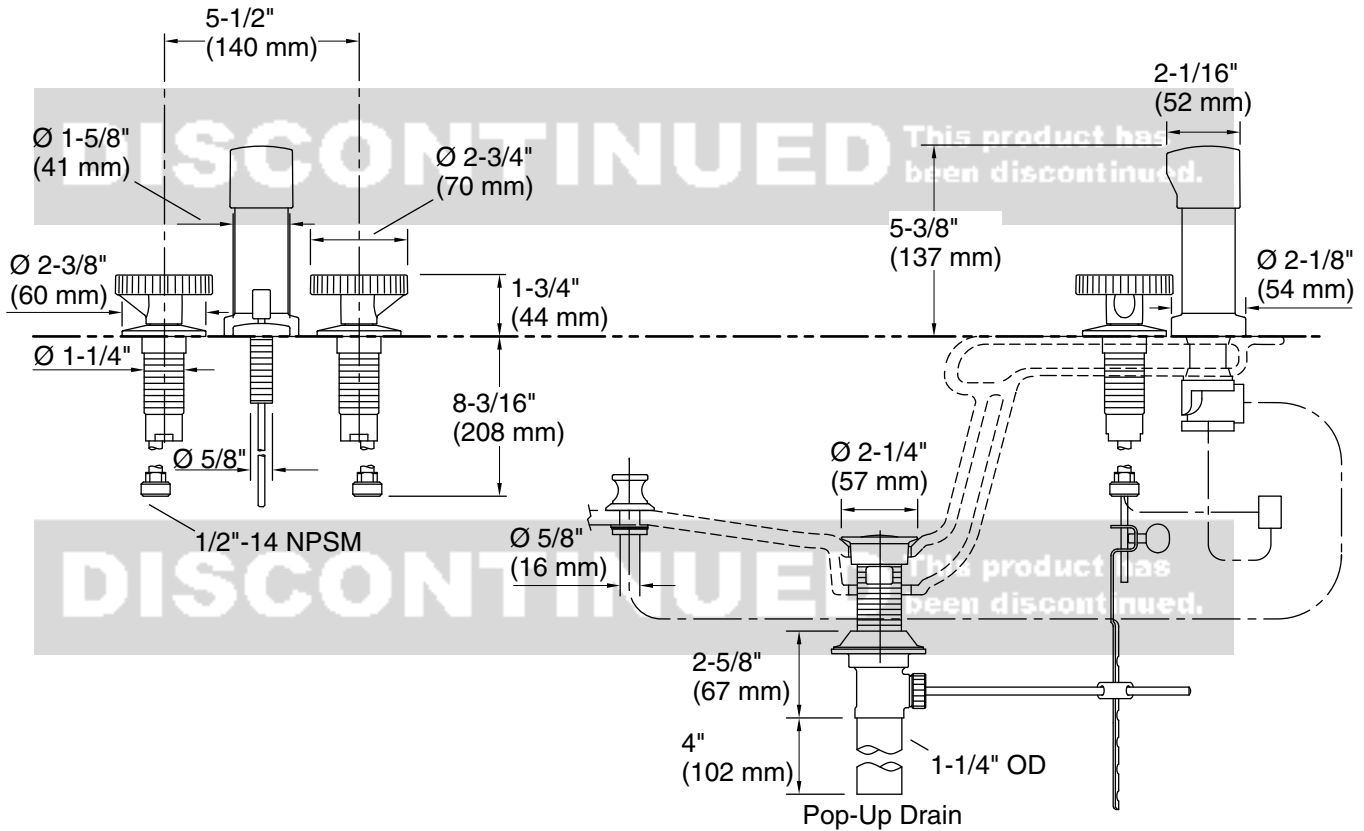

Technical Information

All product dimensions are nominal.

Drain included: Yes

Spout:

Spout reach: 1" (26 mm)

Handshower:

Rated maximum flow: 2 gal/min (7.6 l/min)

Notes

Install this product according to the installation instructions.