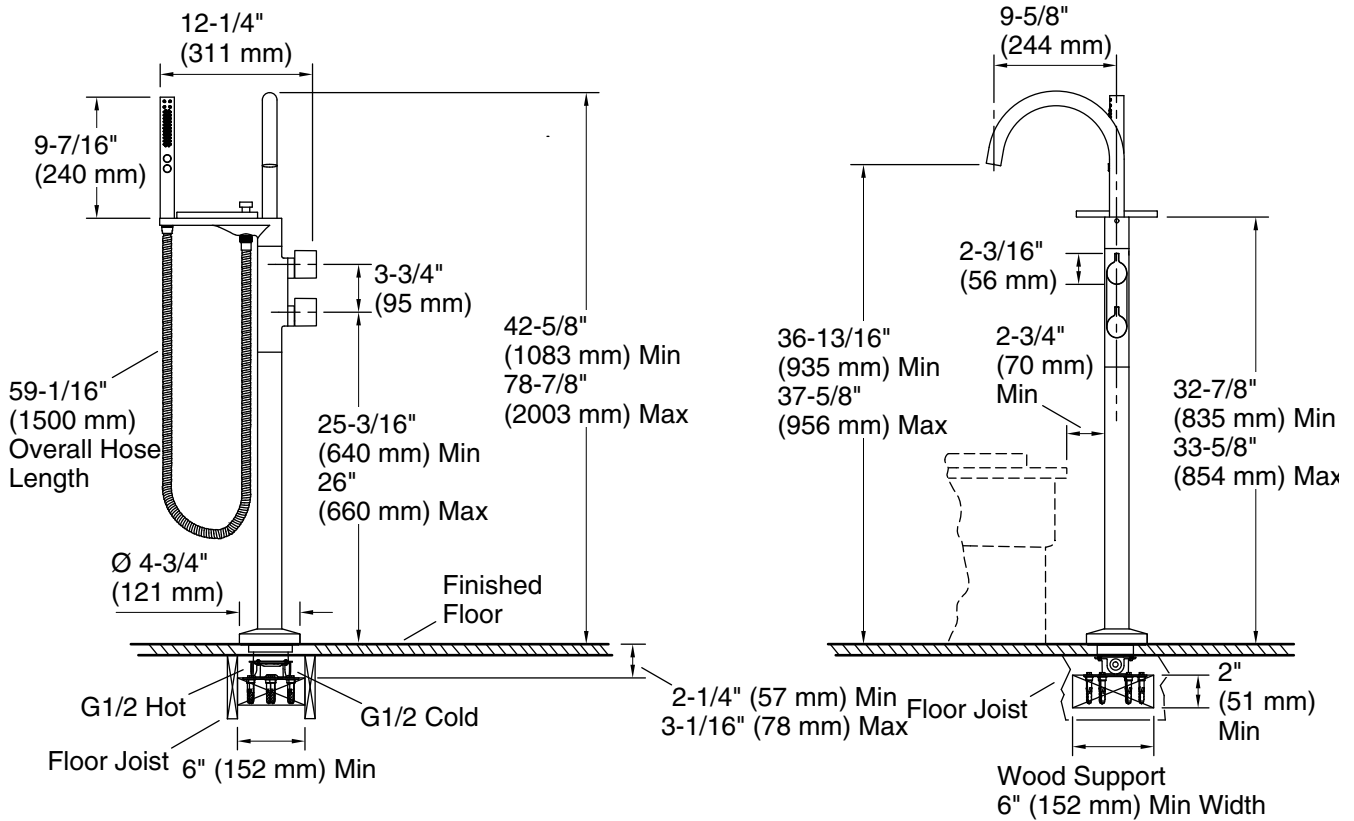

Features

- Two lever handles offer separate control of hot and cold water
- 9-5/8" (244 mm) spout reach
- 18 gpm (68 lpm) maximum flow rate at 45 psi (3.1 bar)
- Includes Shift™ Ellipse wand multifunction handshower and 59" (1500 mm) shower hose
- Multifunction handshower offers full coverage and targeted massage spray settings
- Full Coverage with Katalyst™ air-induction technology delivers a drenching spray experience, ideal for rinsing shampoo from hair
- 2.2 gpm (8.3 lpm) maximum handshower flow rate at 45 psi (3.1 bar)
- MasterClean™ sprayface features an easy-to-clean surface that withstands mineral buildup and maximizes spray performance
- KOHLER® ceramic disc valves exceed industry longevity standards for a lifetime of durable performance
- Coordinates with Components faucets, accessories, and showering components to complete your bathroom

Material

- Premium metal construction for durability and reliability
- KOHLER® finishes resist corrosion and tarnishing

Installation

- Floor-mount
- G 1/2 inlet connection
- Requires floor-mount bath filler mounting base (sold separately)

Technical Information

All product dimensions are nominal.

Faucet:

Flow rate: 18 gal/min (68.1 l/min)

Drain included: No

Spout:

Spout reach: 9-5/8" (244 mm)

Handshower: