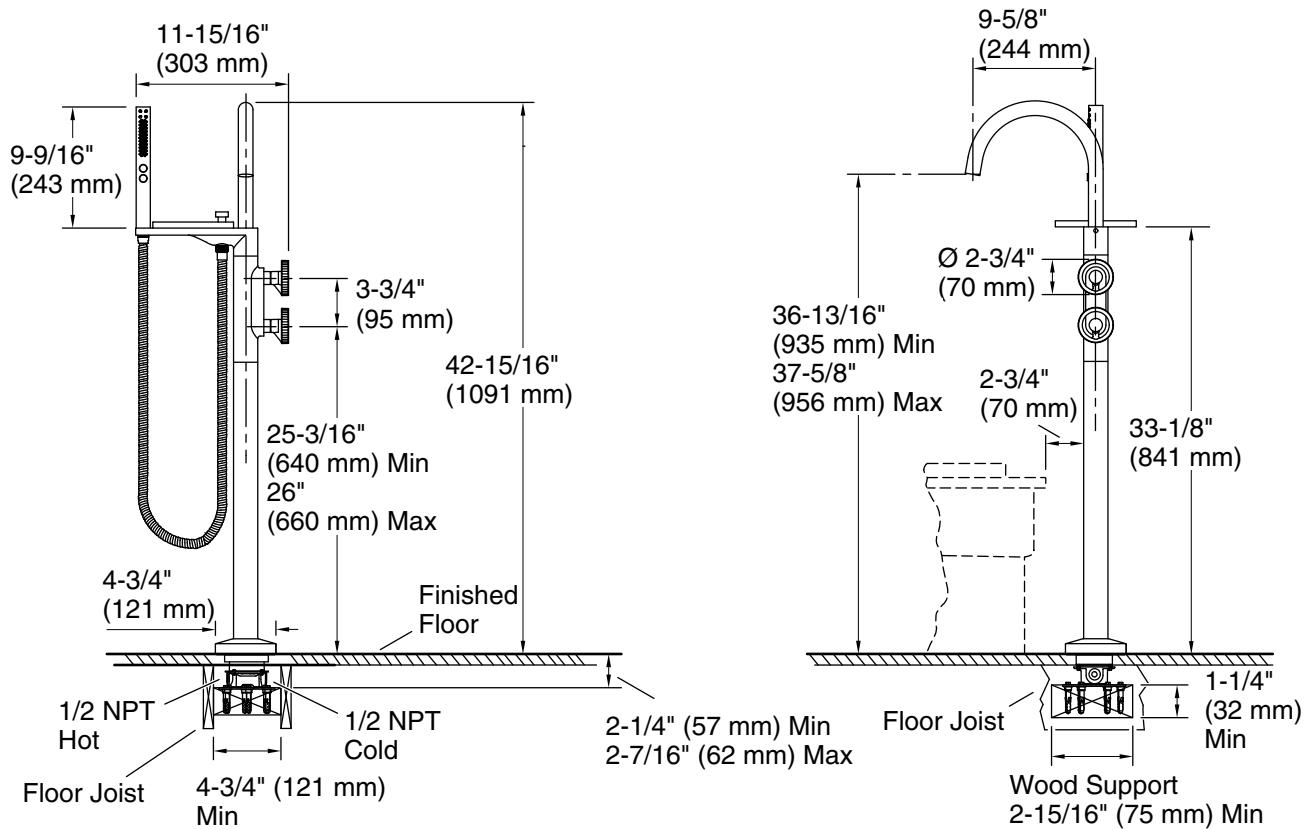

Features

- Two Industrial handles allow for both volume and temperature control
- 9-5/8" (244 mm) spout reach
- 18 gpm (68 lpm) maximum flow rate at 45 psi (3.1 bar)
- Includes Shift™ Ellipse wand multifunction handshower and 59" (1500 mm) shower hose
- Multifunction handshower offers full coverage and targeted massage spray settings
- Full Coverage with Katalyst™ air-induction technology delivers a drenching spray experience, ideal for rinsing shampoo from hair
- 2.2 gpm (8.3 lpm) maximum handshower flow rate at 45 psi (3.1 bar)
- MasterClean™ sprayface features an easy-to-clean surface that withstands mineral buildup and maximizes spray performance
- KOHLER® ceramic disc valves exceed industry longevity standards for a lifetime of durable performance
- Coordinates with Components faucets, accessories, and showering components to complete your bathroom

Material

- Premium metal construction for durability and reliability
- KOHLER® finishes resist corrosion and tarnishing

Installation

- Floor-mount
- G 1/2 inlet connection
- Requires floor-mount bath filler mounting base (sold separately)
- Requires floor-mount bath filler mounting base (sold separately)

Technical Information

All product dimensions are nominal.

Drain included: No

Handshower:

Rated maximum flow: 2.2 gal/min (8.3 l/min)

Notes

Install this product according to the installation instructions.