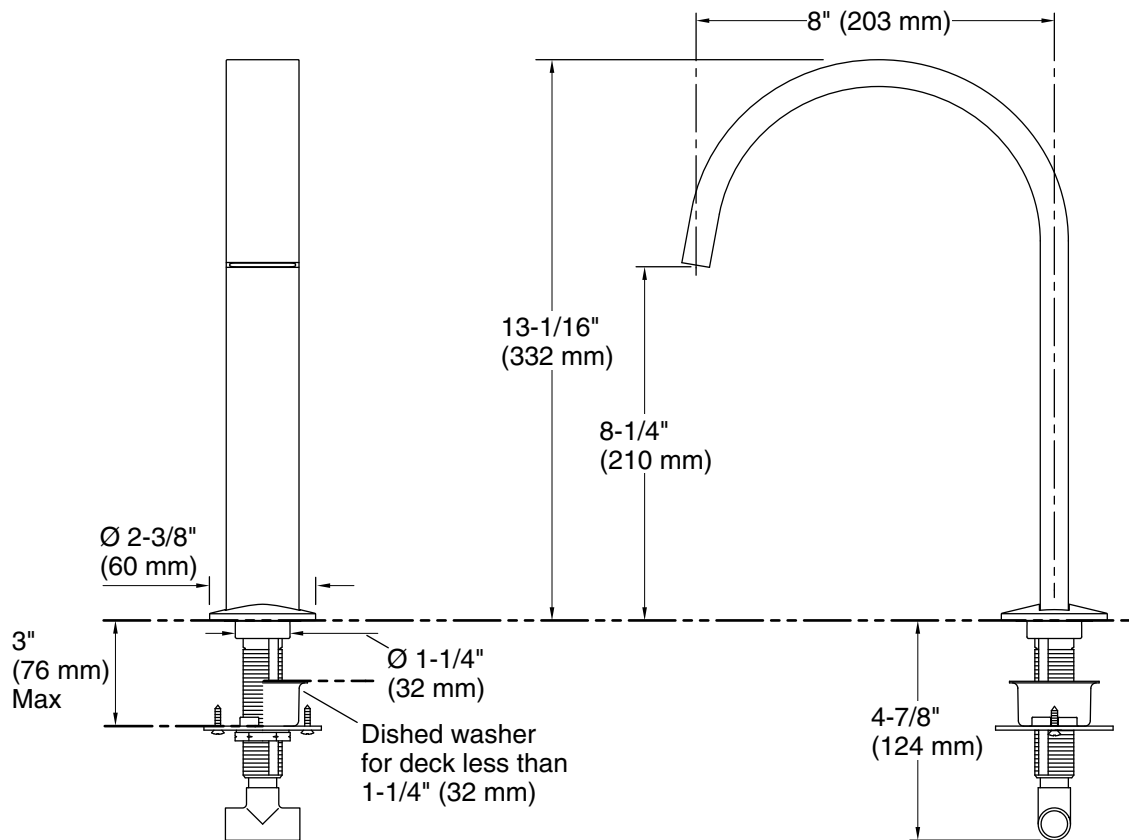

Features

- Nondiverter spout
- 8" (203 mm) spout reach
- For use with Components™ Lever, Oyl, or Industrial faucet handles (sold separately)
- Coordinates with Components faucets, accessories, and showering components to complete your bathroom

Technical Information

All product dimensions are nominal.

Drain included: No

Spout:

Spout reach: 8" (203 mm)

Notes

Install this product according to the installation instructions.

WARNING: Risk of personal injury. Do not install the bath faucet in an area where it may inadvertently be used for support by the bather.