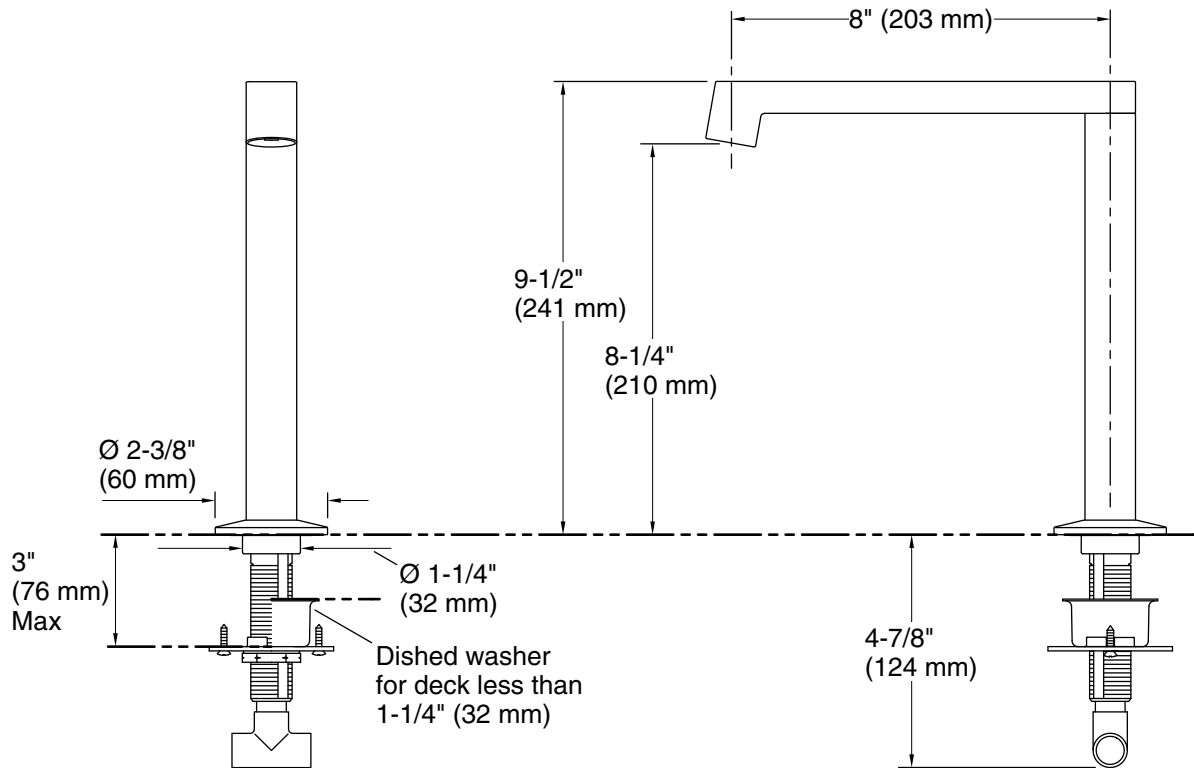

### Technical Information

All product dimensions are nominal.

#### Spout:

Spout reach: 8" (203 mm)