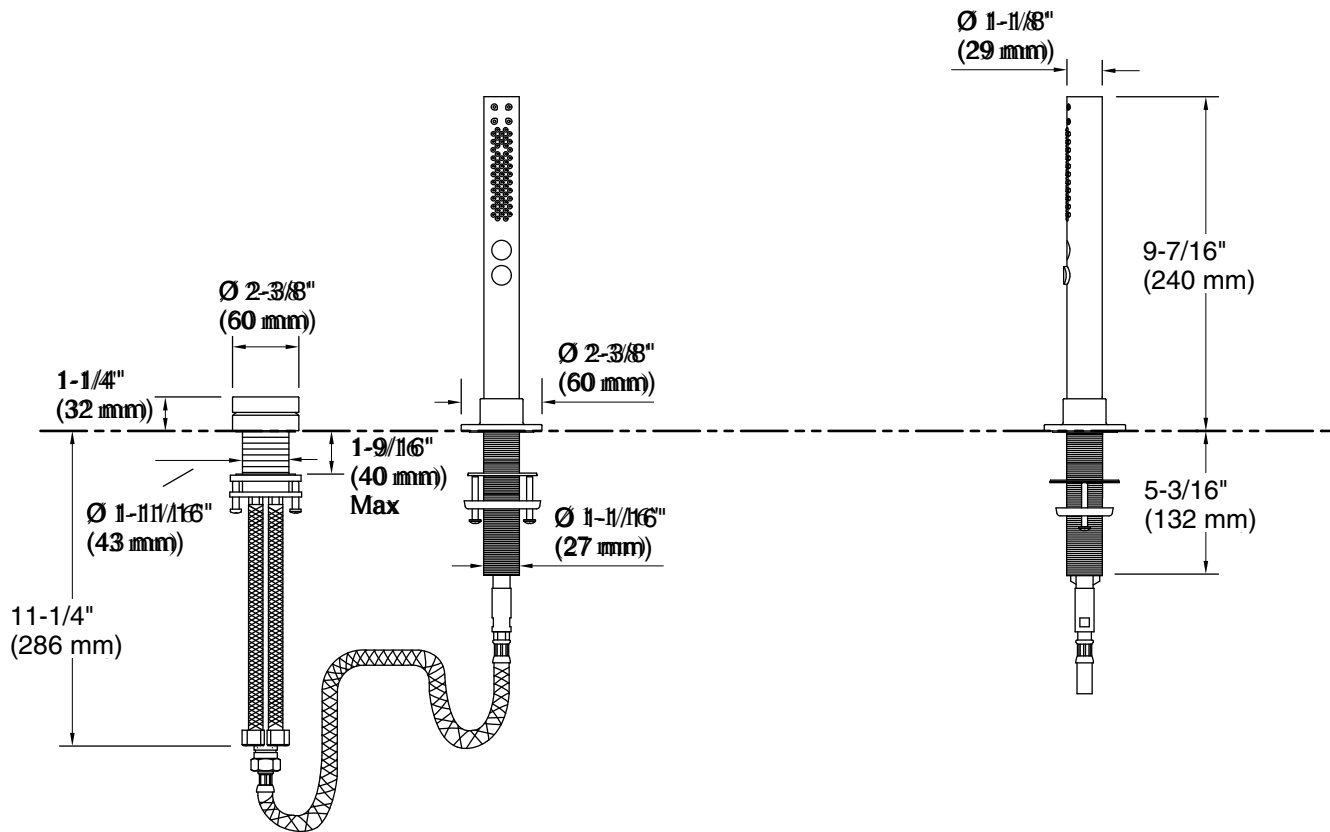

Features

- Single Rocker handle allows for both volume and temperature control
- Includes 35 mm mixing valve
- Shift+™ Round multifunction handshower offers full coverage and targeted massage spray options
- Full Coverage with Katalyst™ air-induction technology delivers a drenching spray experience, ideal for rinsing shampoo from hair
- Targeted spray is a focused stream for targeting sore muscles or use as a utility spray
- 2.5 gpm (9.5 lpm) handshower maximum flow rate at 80 psi (5.5 bar)
- Coordinates with Components faucets, accessories, and showering components to complete your bathroom

Material

- Premium material construction for durability and reliability
- KOHLER® finishes resist corrosion and tarnishing

Installation

- G 1/2 inlet connection
- Deck-mount
- Two-hole installation

Recommended Products/Accessories

- K-23723 Faucet cleaner
- K-26305 Ceiling-mount single-function dual rainhead arm

Codes/Standards

Plumbing Standards
GB 18145

KOHLER® Faucet Lifetime Limited Warranty

See website for detailed warranty information.

Technical Information

All product dimensions are nominal.

Handshower:

Rated maximum flow: 2.5 gal/min (9.5 l/min)

Notes

For use with automatic compensating valves rated at 2.5 gal/min (9.5 l/min) or less.

Install this product according to the installation instructions.