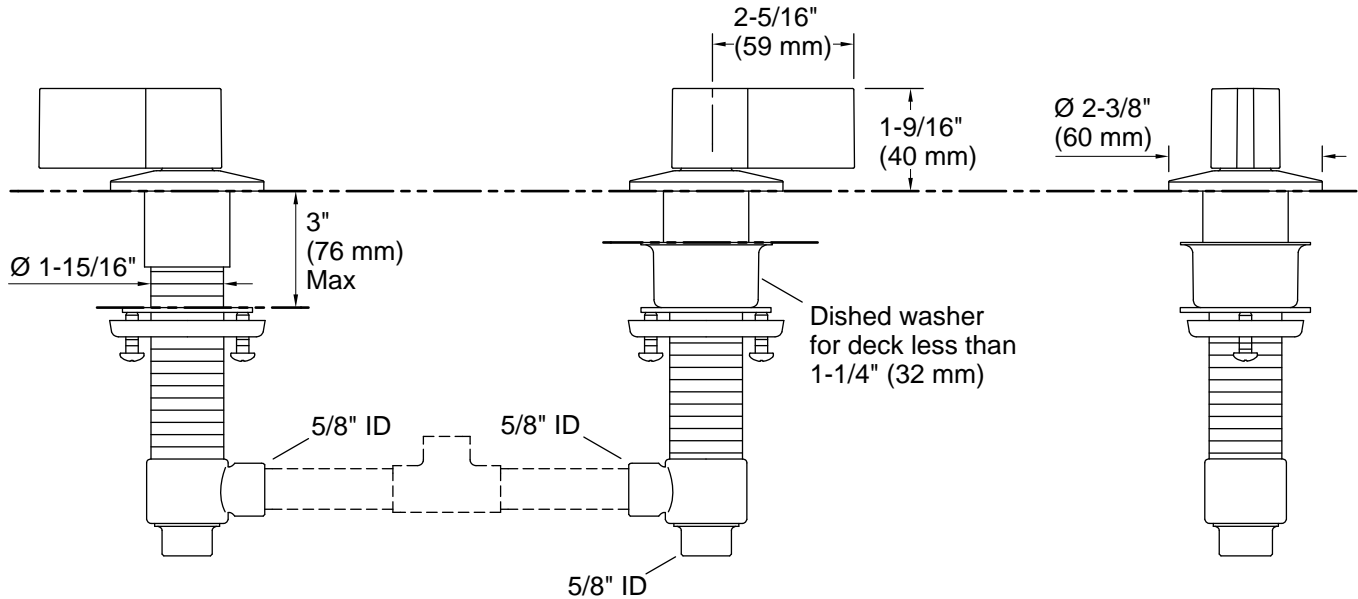

- K-77985 deck-mount bath spout with Tube design
- K-77986 deck-mount bath spout with Ribbon design
- K-77987 deck-mount bath spout with Row design

Recommended Products/Accessories

- K-23723 Faucet cleaner
- K-78372 18" Towel Bar
- K-78373 24" Towel Bar
- K-78375 24" Double Towel Bar
- K-78377 Hand Towel Arm
- K-78378 Robe Hook
- K-78379 Double Towel Arm
- K-78382 Pivoting toilet paper holder
- K-78383 Vertical toilet paper holder
- K-78384 Covered double toilet paper holder

Technical Information

All product dimensions are nominal.

Drain included: No

Spout:

Handshower:

Rated maximum flow: 0 gal/min (0 l/min)

Notes

Install this product according to the installation instructions.