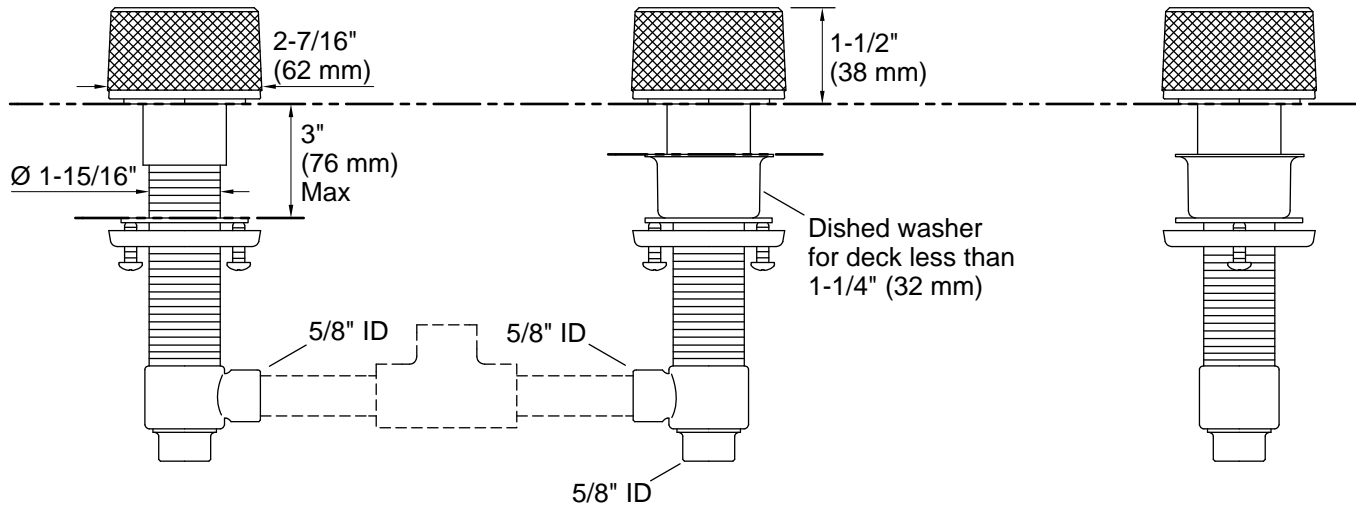

Material

- Premium metal construction for durability and reliability
- KOHLER finishes resist corrosion and tarnishing

Installation

- Deck-mount
- Valves included

Required Products/Accessories

- K-77985 deck-mount bath spout with Tube design
- or
- K-77986 deck-mount bath spout with Ribbon design
- or
- K-77987 deck-mount bath spout with Row design

Technical Information

All product dimensions are nominal.

Drain included: No

Spout:

Handshower:

Rated maximum flow: 0 gal/min (0 l/min)

Notes

Install this product according to the installation instructions.