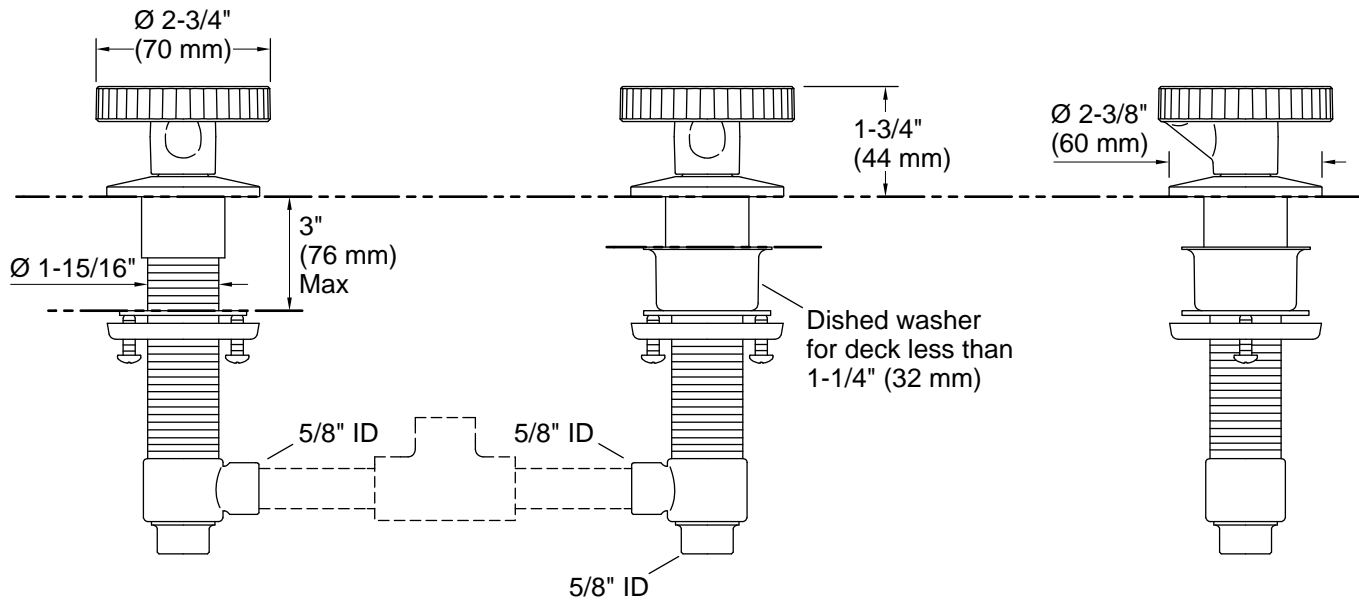

Material

- Premium metal construction for durability and reliability
- KOHLER finishes resist corrosion and tarnishing

Installation

- Valves included
- Deck-mount

Required Products/Accessories

- K-77985 deck-mount bath spout with Tube design
- or
- K-77986 deck-mount bath spout with Ribbon design
- or
- K-77987 deck-mount bath spout with Row design

Technical Information

All product dimensions are nominal.

Drain included: No

Spout:

Handshower:

Rated maximum flow: 0 gal/min (0 l/min)

Notes

Install this product according to the installation instructions.