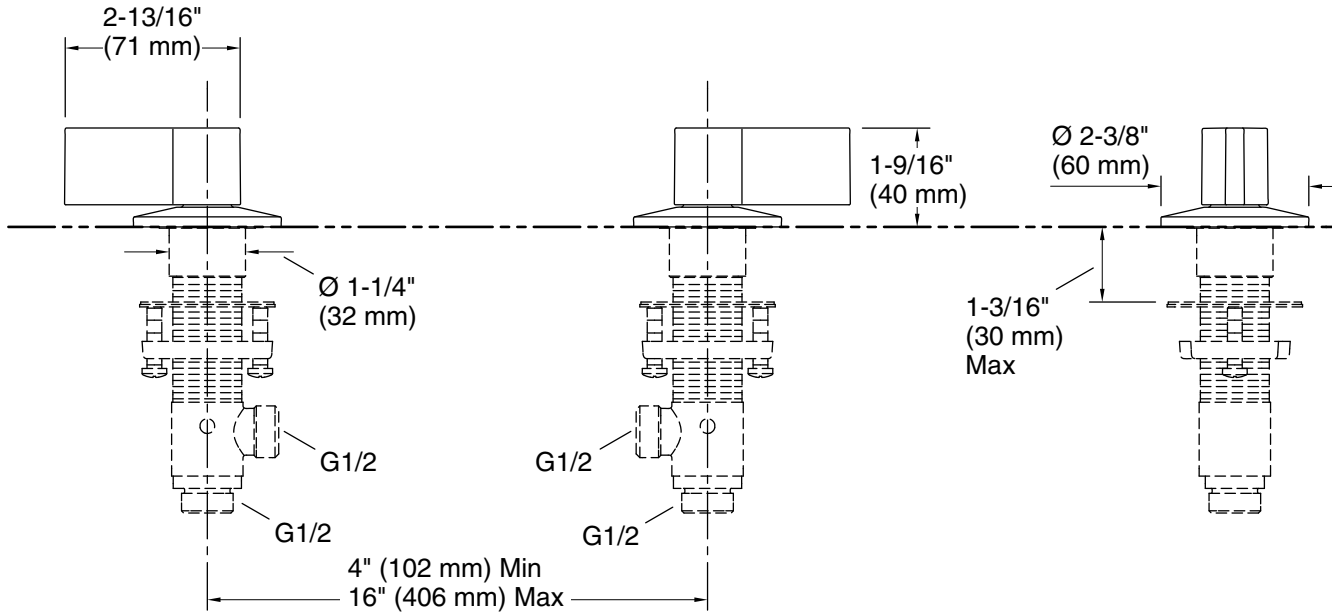

Codes/Standards

Plumbing Standards
GB 18145

See website for detailed warranty information.

Technical Information

All product dimensions are nominal.
 Drain included: No

Notes

Install this product according to the installation instructions.