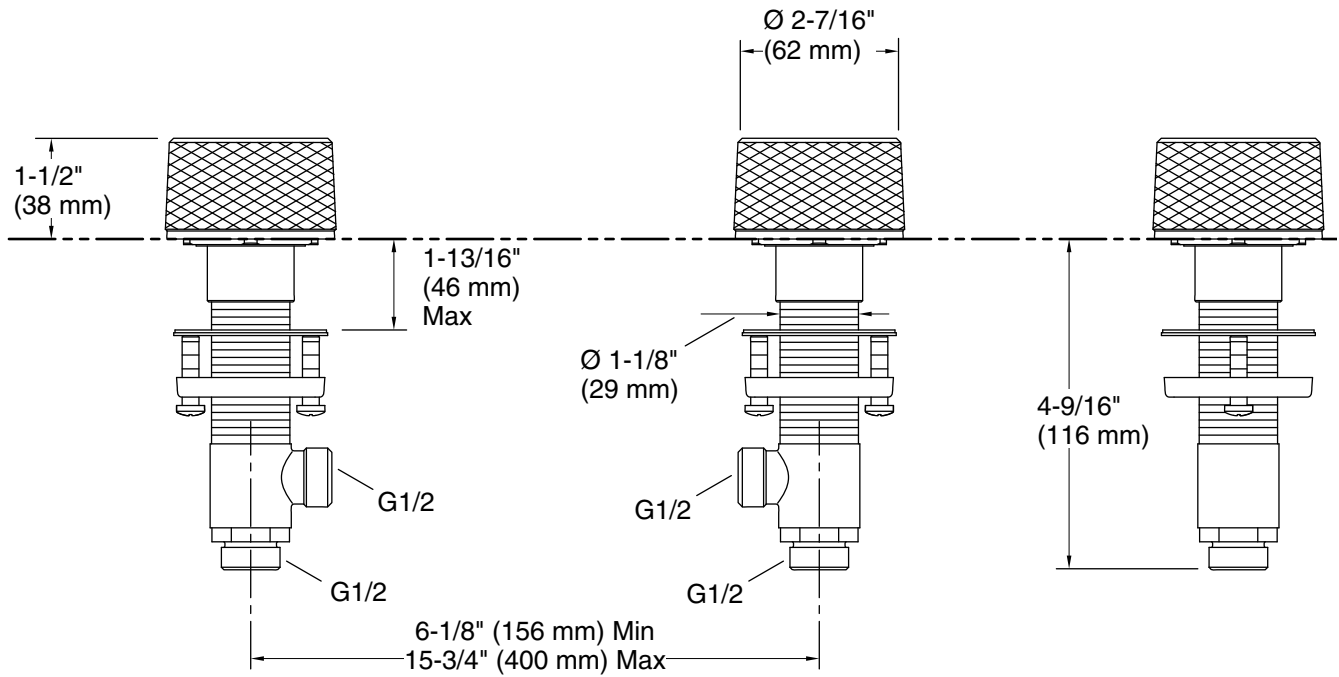

Features

- Two Oyl handles allow for both volume and temperature control
- Red/blue indexing
- Coordinates with other products in the Components collection
- For use with Components Row, Ribbon, or Tube spout (sold separately).

Required Products/Accessories

K-T23888 Wall-mount bathroom sink faucet spout with Ribbon design, 1.2 gpm

or

K-T23889 Wall-mount bathroom sink faucet spout with Row design, 1.2 gpm

or

K-T23890 Wall-mount bathroom sink faucet spout with Tube design, 1.2 gpm

Codes/Standards

Plumbing Standards
GB 18145

See website for detailed warranty information.

Technical Information

All product dimensions are nominal.

Drain included: No

Notes

Install this product according to the installation instructions.