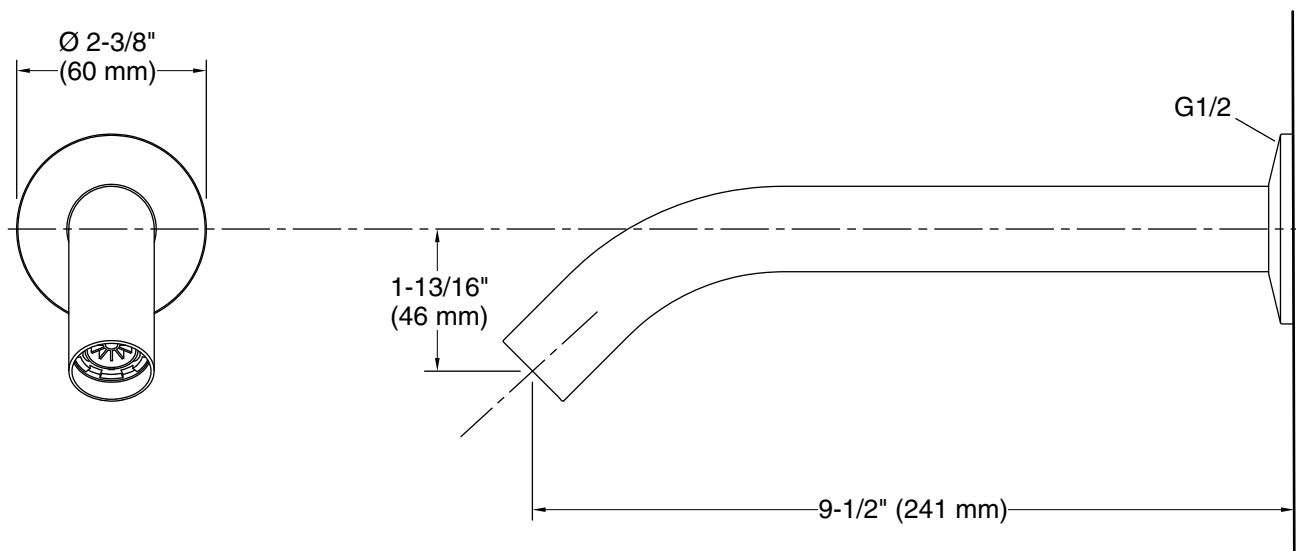

Features

- 9-1/2" (241 mm) spout length
- 2-3/8" (60 mm) max hole diameter
- 11.0 gpm (41.6 lpm) maximum flow rate at 45 psi (3.1 bar)
- Coordinates with Components faucets, accessories, and showering components to complete your bathroom

Material

- Premium metal construction for durability and reliability

Installation

- Wall-mount
- G 1/2 inlet connection

Recommended Products/Accessories

- K-23723 Faucet cleaner
- K-78372 18" Towel Bar
- K-78373 24" Towel Bar
- K-78375 24" Double Towel Bar
- K-78377 Hand Towel Arm
- K-78378 Robe Hook
- K-78379 Double Towel Arm
- K-78382 Pivoting toilet paper holder
- K-78383 Vertical toilet paper holder
- K-78384 Covered double toilet paper holder

Codes/Standards

Plumbing Standards
GB 18145

See website for detailed warranty information.

Technical Information

All product dimensions are nominal.

Drain included: No

Notes

Install this product according to the installation instructions.