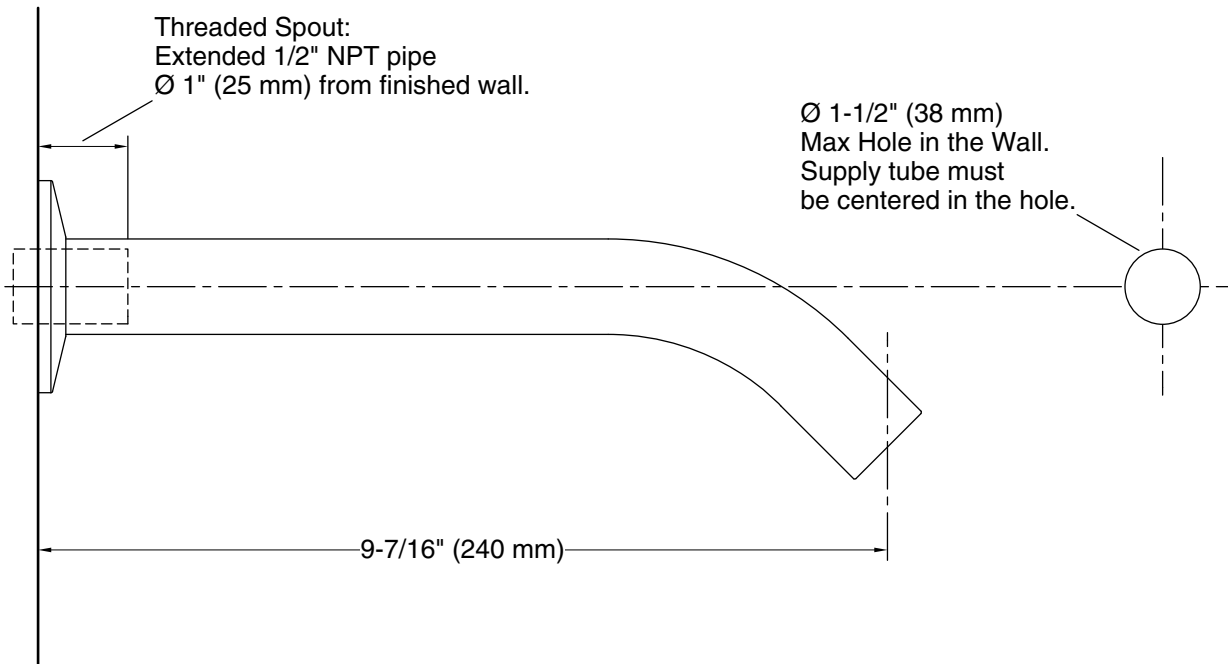

Features

- 9-7/16" (240 mm) nondiverter spout with NPT connection
- 1-1/2" max hole diameter
- Coordinates with Components faucets, accessories, and showering components to complete your bathroom

Material

Technical Information

All product dimensions are nominal.

Drain included: No

Spout:

Spout reach: 9-7/16" (240 mm)

Handshower:

Rated maximum flow: 0 gal/min (0 l/min)

Notes