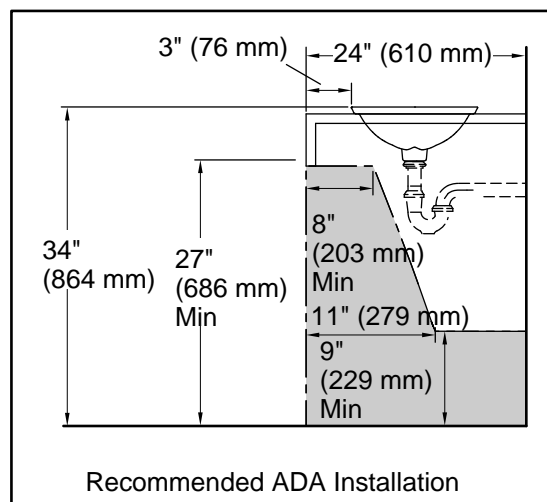

Technical Information

All product dimensions are nominal.

Basin configuration:	Single Bowl
Basin area (Only):	Length: 21-1/8" (536 mm) Width: 14-9/16" (370 mm) Bowl depth: 4-1/8" (105 mm) Water depth: 4-1/8" (105 mm)
With overflow:	No
Template:	1242828, required, included

Notes

Install this product according to the installation instructions.

NOTICE: Countertop manufacturer or cutter must use the cut-out template provided with the product, or a current one provided by Kohler Co. (call 1-800-4-KOHLER). Kohler Co. is not responsible for cutout errors when the incorrect cut-out template is used.

ADA, CSA B651 compliant when installed to the specific requirements of these regulations.