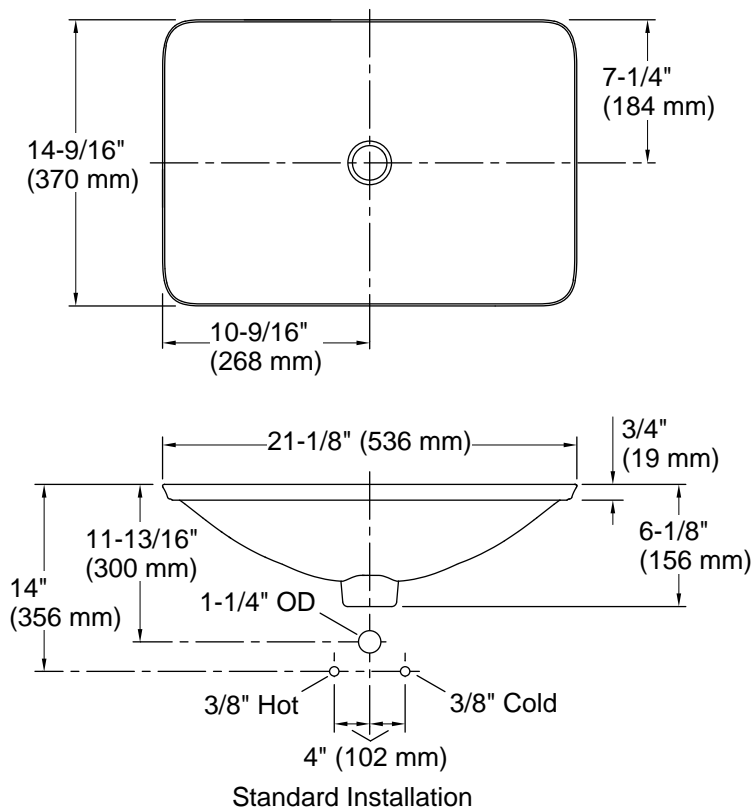

Features

- Rectangular basin with subtle lift at edges
- Wading pool design accommodates a wide variety of faucets
- No faucet holes; requires wall- or counter-mount faucet

Material

- Vitreous china

Installation

See website for detailed warranty information.

Available Colors/Finishes

Color tiles intended for reference only.

Color	Code	Description
	0	White
	96	Biscuit
	7	Black Black™

Technical Information

All product dimensions are nominal.

Basin configuration:	Single Bowl
Basin area (Only):	Length: 21-1/8" (536 mm) Width: 14-9/16" (370 mm) Bowl depth: 4-1/8" (105 mm) Water depth: 4-1/8" (105 mm)
With overflow:	No
Template:	1242828, required, included