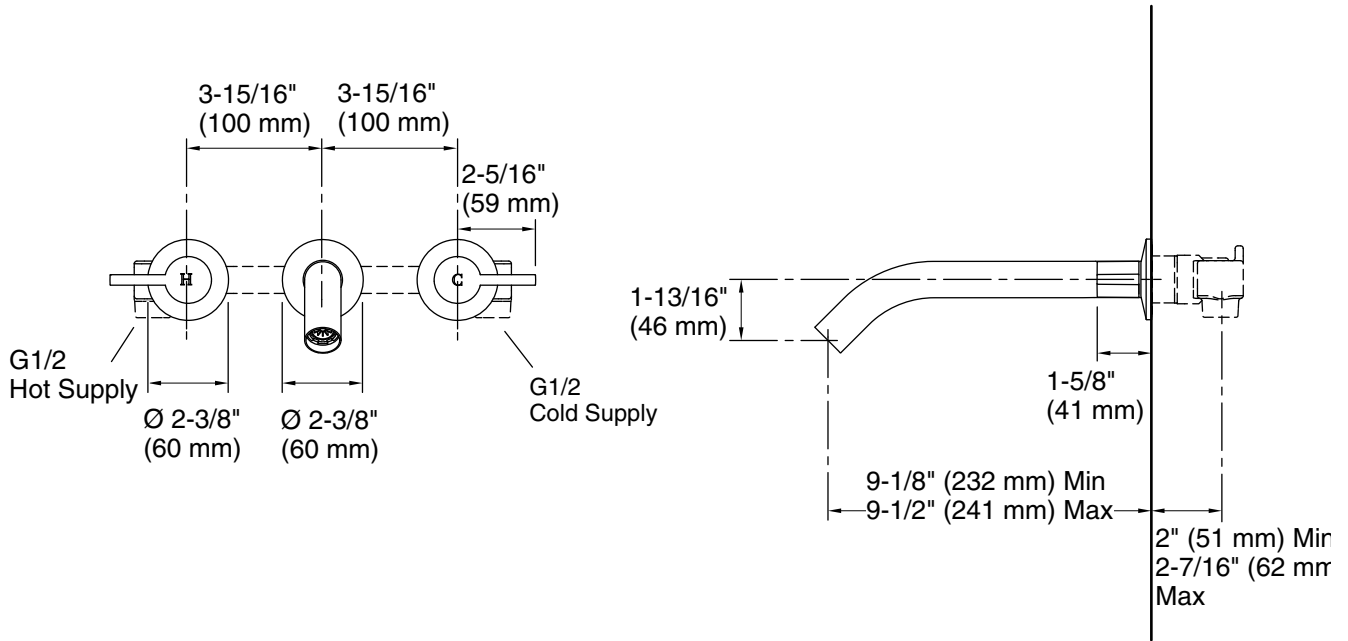

## Features

- Two traditional lever handles allow for both volume and temperature control
- Red/blue indexing
- Spout reach is 9-1/2" (241 mm)
- 18 gpm (68 lpm) maximum flow rate at 45 psi (3.1 bar)
- Nondiverter spout
- KOHLER<sup>®</sup> ceramic disc valves exceed industry longevity standards for a lifetime of durable performance
- Coordinates with Components faucets, accessories, and showering components to complete your bathroom

## Installation

- Wall-mount
- G 1/2 inlet connection
- Three-hole installation

### Technical Information

All product dimensions are nominal.