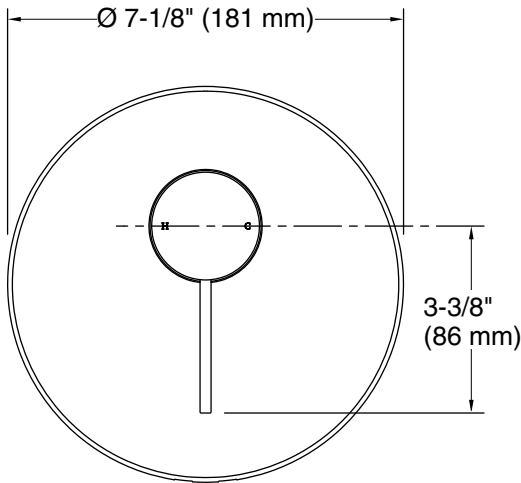

### Features

- Single Pin handle allows for both volume and temperature control
- Red/blue indexing
- Includes valve
- Coordinates with Components faucets, accessories, and showering components to complete your bathroom

### Installation

- Semi-recessed into wall

### Technical Information

All product dimensions are nominal.

Drain included: No