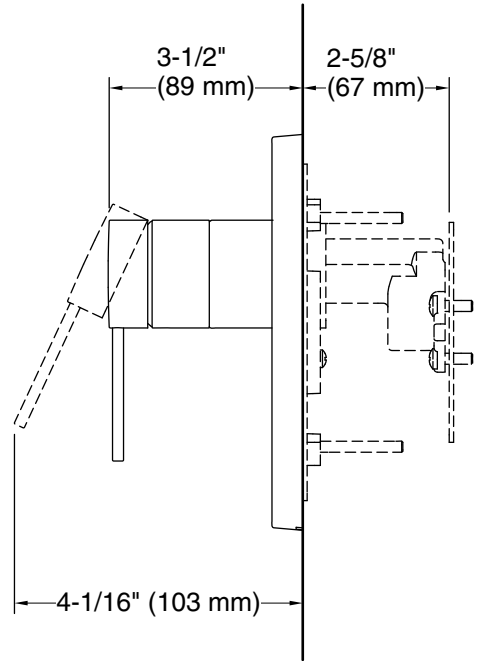

### Features

- Single Pin handle allows for both volume and temperature control
- Red/blue indexing
- Includes valve
- Coordinates with Components faucets, accessories, and showering components to complete your bathroom

### Installation

- Semi-recessed into wall

### Technical Information

All product dimensions are nominal.

Drain included: No