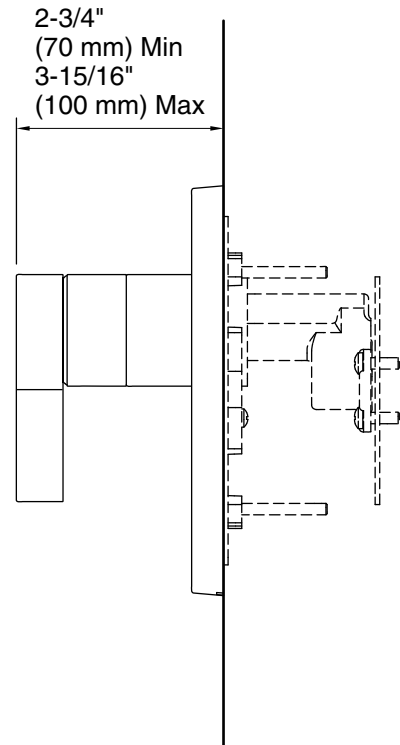

## Installation

- Semi-recessed into wall

## Codes/Standards

Plumbing Standards  
GB 18145

See website for detailed warranty information.

**Technical Information**

All product dimensions are nominal.

Drain included: No

**Notes**

Install this product according to the installation instructions.