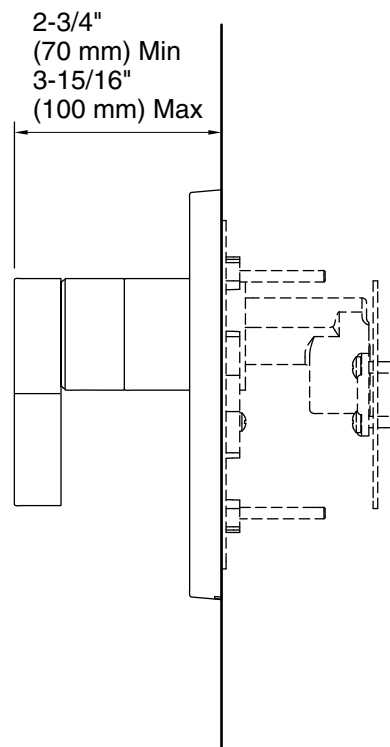

KOHLER® Faucets

Components™ Modulo™

Non-thermostatic mixing valve and shower trim with
Lever handle
K-78020T-B4

Features

- Single lever handle allows for both volume and temperature control
- Red/blue indexing
- Includes valve
- Coordinates with Components faucets, accessories, and showering components to complete your bathroom

KOHLER Faucets

Non-thermostatic mixing valve and shower trim with

Lever handle

K-78020T-B4

Components™ Modulo™

Technical Information

All product dimensions are nominal.

Drain included: No