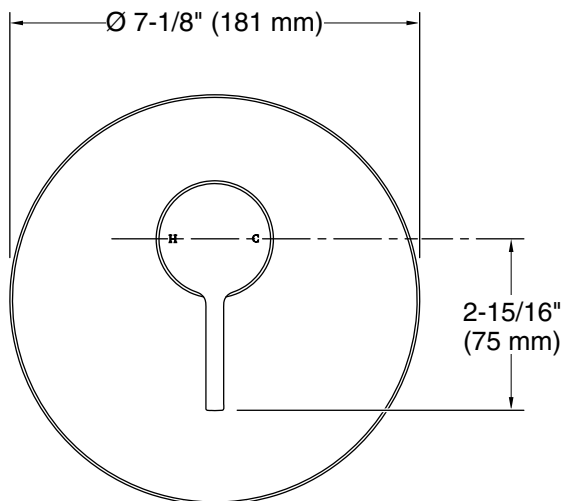

KOHLER® Faucets

Components™ Modulo™

Non-thermostatic mixing valve and shower trim with
Lever handle
K-78020T-B4

Features

- Single lever handle allows for both volume and temperature control
- Red/blue indexing
- Includes valve
- Coordinates with Components faucets, accessories, and showering components to complete your bathroom

KOHLER Faucets

Non-thermostatic mixing valve and shower trim with

Lever handle

K-78020T-B4

Components™ Modulo™

Technical Information

All product dimensions are nominal.

Drain included: No