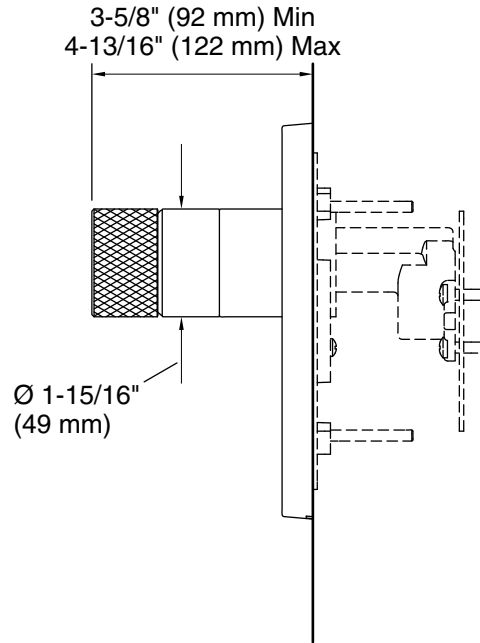

Features

- Includes faceplate with Oyl handle
- Red/blue indexing on handle
- Includes valve

Material

- Premium metal construction
- KOHLER® finishes resist corrosion and tarnishing

Installation

- Semi-recessed into wall

Codes/Standards

Plumbing Standards
GB 18145

See website for detailed warranty
information.

Technical Information

All product dimensions are nominal.

Drain included: No

Notes

Install this product according to the installation instructions.