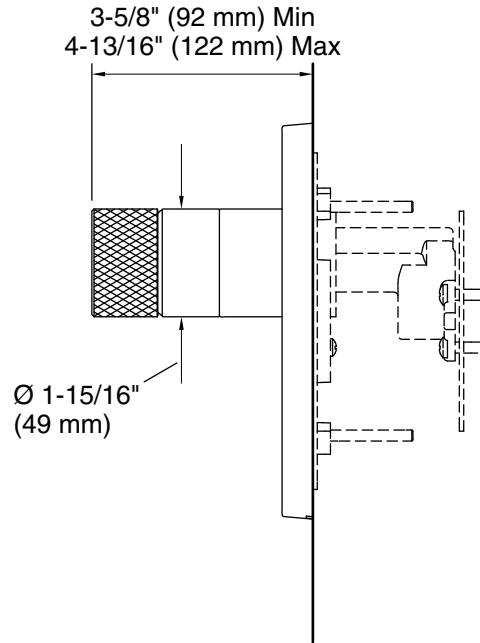

Features

- Includes faceplate with Oyl handle
- Red/blue indexing on handle
- Includes valve
- Coordinates with Components faucets, accessories, and showering components to complete your bathroom

Material

Technical Information

All product dimensions are nominal.

Drain included: No

Notes

Install this product according to the installation instructions.