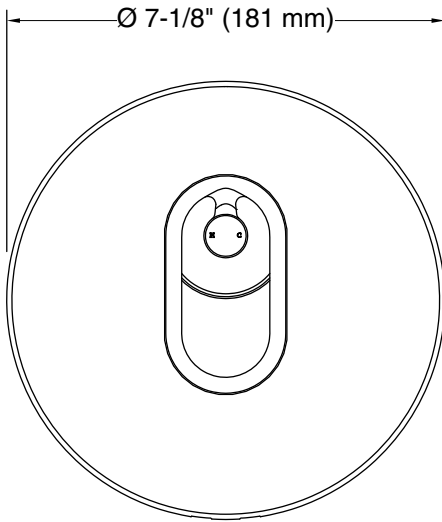

Features

- Includes faceplate with Industrial handle
- Red/blue indexing on handle
- Coordinates with Components faucets, accessories, and showering components to complete your bathroom

Material

- Premium metal construction
- KOHLER® finishes resist corrosion and tarnishing

Installation

- Semi-recessed into wall

**Codes/Standards**

Plumbing Standards
GB 18145

See website for detailed warranty
information.

Technical Information

All product dimensions are nominal.

Drain included: No