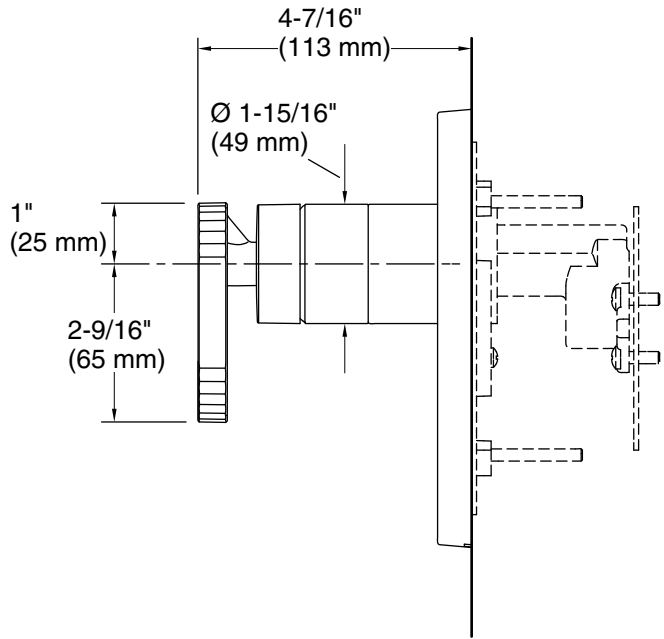

Features

- Includes faceplate with Industrial handle
- Red/blue indexing on handle
- Coordinates with Components faucets, accessories, and showering components to complete your bathroom

Material

- Premium metal construction
- KOHLER® finishes resist corrosion and tarnishing

Installation

- Semi-recessed into wall

**Codes/Standards**

Plumbing Standards
GB 18145

See website for detailed warranty
information.

Technical Information

All product dimensions are nominal.

Drain included: No