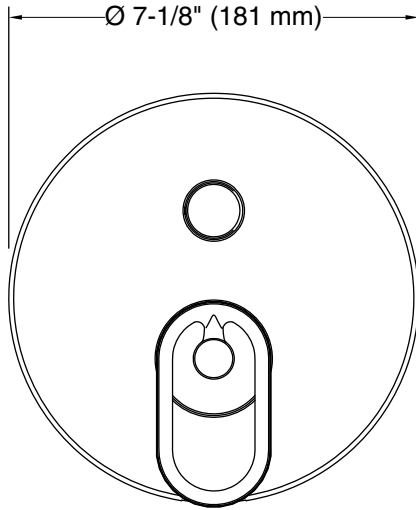

KOHLER Faucets

Components™ Modulo™ Recessed non-thermostatic bath & shower valve and trim with Industrial handle K-78021T-B9

Features

- Includes faceplate with Industrial handle
- Red/blue indexing on handle
- Push-button diverter
- Coordinates with Components faucets, accessories, and showering components to complete your bathroom

Technical Information

All product dimensions are nominal.

Drain included: No

Notes

Install this product according to the installation instructions.