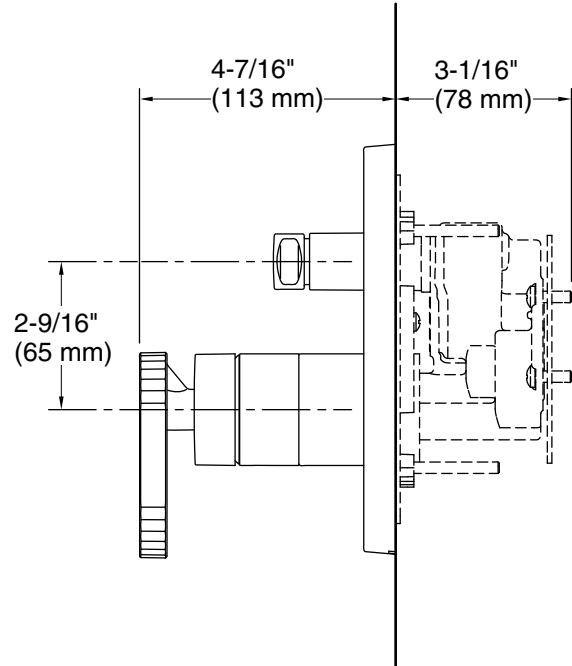

KOHLER Faucets

Components™ Modulo™ Recessed non-thermostatic bath & shower valve and trim with Industrial handle K-78021T-B9

Features

- Includes faceplate with Industrial handle
- Red/blue indexing on handle
- Push-button diverter
- Coordinates with Components faucets, accessories, and showering components to complete your bathroom

Technical Information

All product dimensions are nominal.

Drain included: No

Notes

Install this product according to the installation instructions.