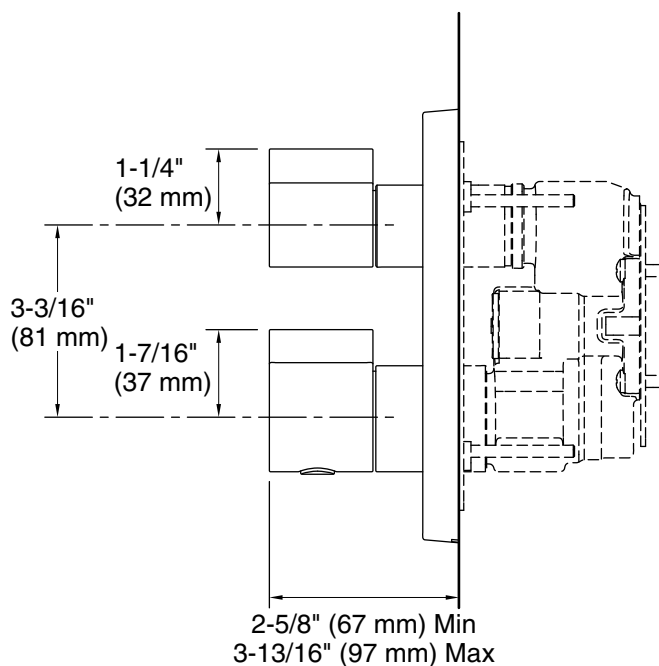

### Installation

- Semi-recessed into wall

### Adapters, Rough-in and Extension Kits

122034.asm

Range: 3-1/8" (80 mm) -  
3-7/16" (87 mm)

### Technical Information

All product dimensions are nominal.