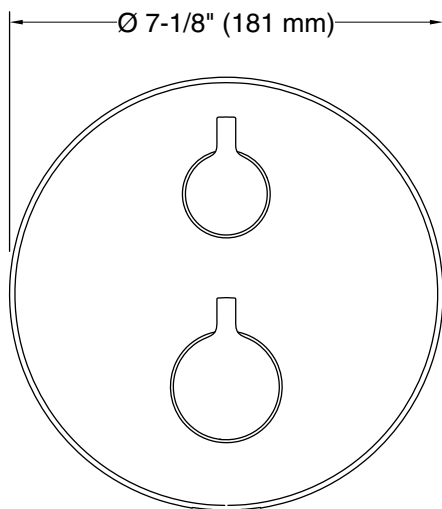

### Installation

- Semi-recessed into wall

### Adapters, Rough-in and Extension Kits

122034.asm

Range: 3-1/8" (80 mm) -  
3-7/16" (87 mm)

### Technical Information

All product dimensions are nominal.