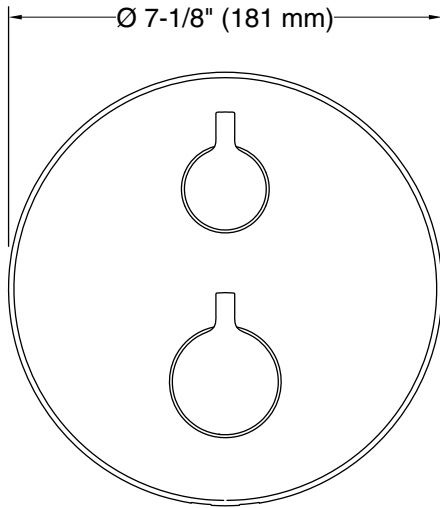

Features

- Two traditional lever handles allow for both volume and temperature control
- Red/blue indexing
- Temperature memory allows faucet to be turned on and off at the temperature set during prior usage
- Includes valve
- Coordinates with Components faucets, accessories, and showering components to complete your bathroom

Material

- Premium metal construction
- KOHLER[®] finishes resist corrosion and tarnishing

Installation

- Semi-recessed into wall

Adapters, Rough-in and Extension Kits

122034.asm

Range: 3-1/8" (80 mm) -
3-7/16" (87 mm)

Codes/Standards

Plumbing Standards
QB/T 2806

See website for detailed warranty
information.

Technical Information

All product dimensions are nominal.

Notes

Install this product according to the installation instructions.