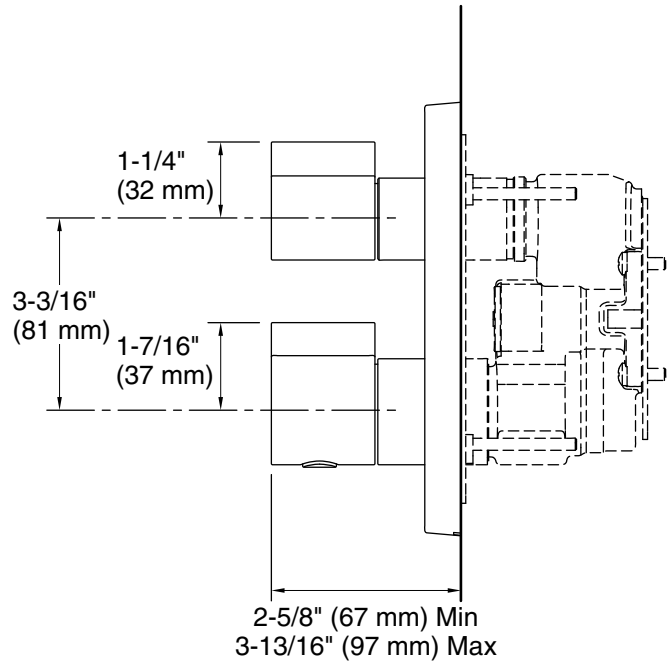

Features

- Two traditional lever handles allow for both volume and temperature control
- Red/blue indexing
- Temperature memory allows faucet to be turned on and off at the temperature set during prior usage
- Includes valve
- Coordinates with Components faucets, accessories, and showering components to complete your bathroom

Material

- Premium metal construction
- KOHLER[®] finishes resist corrosion and tarnishing

Installation

- Semi-recessed into wall

Adapters, Rough-in and Extension Kits

122034.asm

Range: 3-1/8" (80 mm) -
3-7/16" (87 mm)

Codes/Standards

Plumbing Standards
QB/T 2806

See website for detailed warranty
information.

Technical Information

All product dimensions are nominal.

Notes

Install this product according to the installation instructions.