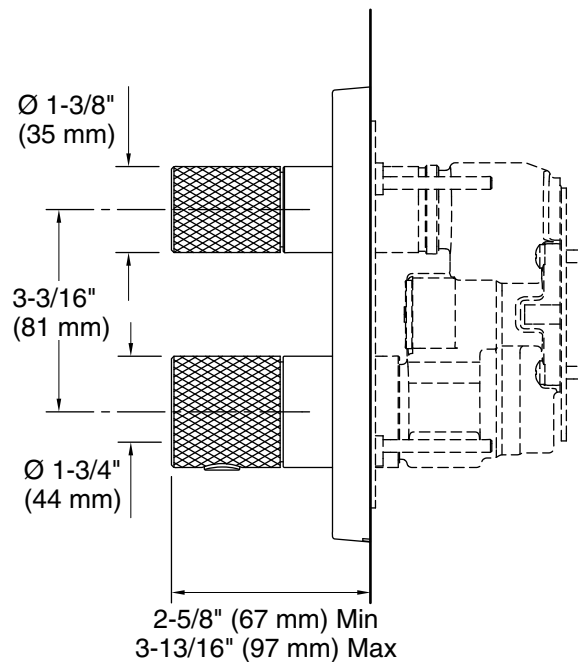

KOHLER[®] Faucets

Thermostatic shower valve and trim with Oyl handles

Modulo™
K-78023T-8

Features

- Two Oyl handles allow for both volume and temperature control
- Red/blue indexing on handle
- Temperature memory allows faucet to be turned on and off at the temperature set during prior usage
- Includes valve

Material

- Premium metal construction
- KOHLER[®] finishes resist corrosion and tarnishing

Installation

- Semi-recessed into wall

Adapters, Rough-in and Extension Kits

122034.asm

Range: 3-1/8" (80 mm) -
3-7/16" (87 mm)

Codes/Standards

Plumbing Standards
QB/T 2806

See website for detailed warranty information.

KOHLER Faucets

Thermostatic shower valve and trim with Oyl handles

Modulo™

K-78023T-8

Technical Information

All product dimensions are nominal.

Notes

Install this product according to the installation instructions.