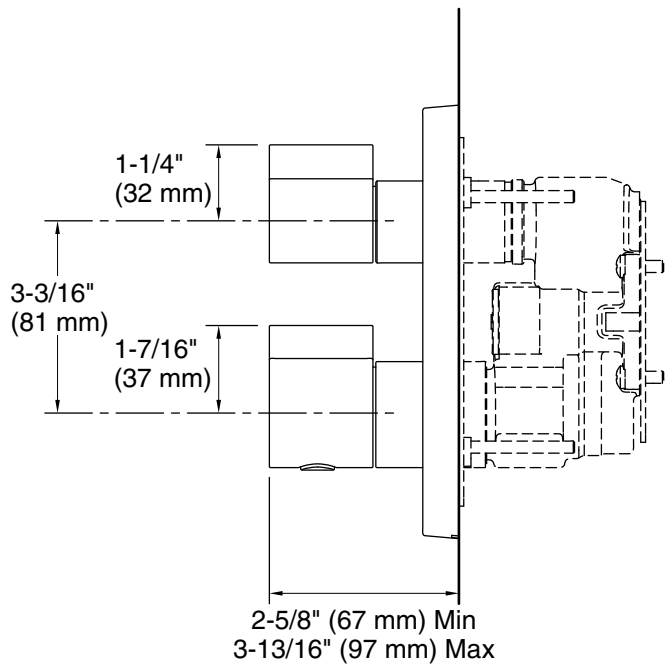

### Installation

- Semi-recessed into wall

### Adapters, Rough-in and Extension Kits

1226019.ASM

Range: 3-5/16" (85 mm) -  
4-3/4" (121 mm)

### Technical Information

All product dimensions are nominal.