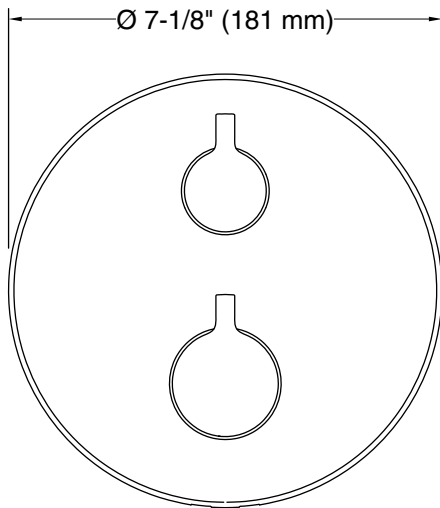

### Installation

- Semi-recessed into wall

### Adapters, Rough-in and Extension Kits

1226019.ASM

Range: 3-5/16" (85 mm) -  
4-3/4" (121 mm)

### Technical Information

All product dimensions are nominal.